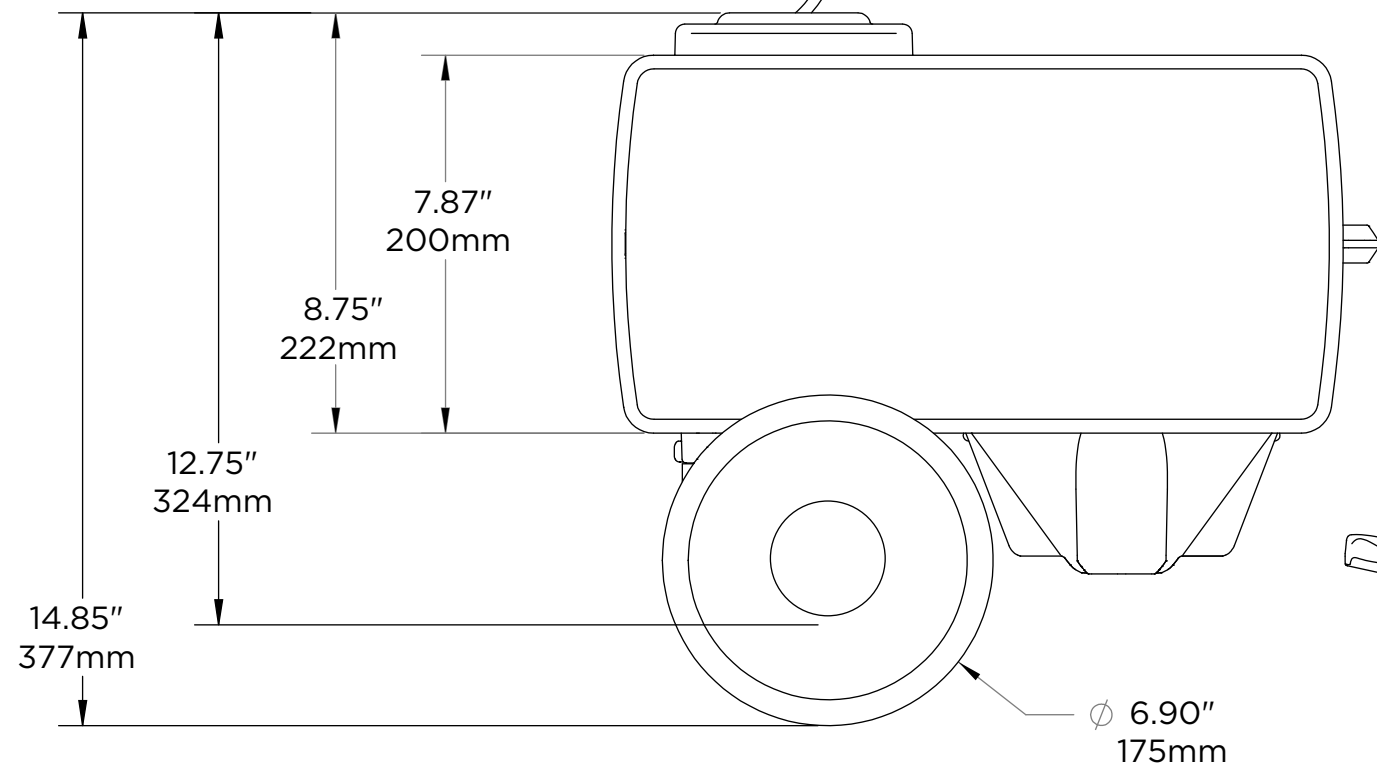

Shipping Carton,
16" x 19" x 20"
40cm x 50cm x 50cm

How big is the **PURE**?
Will it fit on my counter?