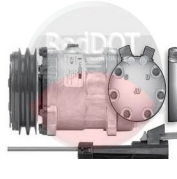

COMPRESSORS

75R81362
OE#: 20388777
75R81362A (AFT)

75R81372
OE#: 21349573
OE# 20501069
75R81372A (AFT)

75R81692
OE#: 20370291

75R84382
OE#: 85104593
75R84382A (AFT)

75R9612
OE#: 20721587
75R9612A (AFT)

CONDENSER/EVAPORATOR

77R0585
OE#: 20461065

76R7745
OE#: 20443846

RECEIVER DRIERS

74R1427
OE#: 20447319

74R3137
OE#: 176243

EXPANSION VALVES

71R8301
OE#: 4300-57104

71R8321
OE#: 329-403