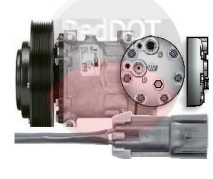

COMPRESSORS

75R81362
OE#: 20388777
75R81362A (AFT)

75R81372
OE#: 21349573
OE# 20501069
75R81372A (AFT)

75R81692
OE#: 20370291

75R84382
OE#: 85104593
75R84382A (AFT)

75R9612
OE#: 20721587
75R9612A (AFT)

CONDENSER/EVAPORATOR

77R0585
OE#: 20461065

76R7745
OE#: 20443846

RECEIVER DRIERS

74R1427
OE#: 20447319

74R3137
OE#: 176243

EXPANSION VALVES

71R8301
OE#: 4300-57104

71R8321
OE#: 329-403