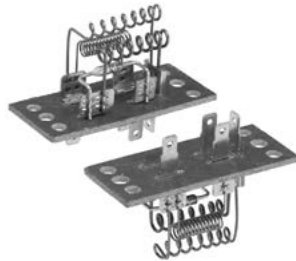

Accumulator

74R5062

F37-6063

Receiver Drier

74R2001
T2000
F37-6000, JA2225

Resistor

71R1457
Tseries, C500, K100E, W900B, W900T
CA1035, 650179

Expansion Valve

71R8301
All except T2000
3916657, 540031, 040138-123

Relay

71R1704
All models
221711, 650690

Switch

71R0453
All models
221503, BA1005

Distributed by