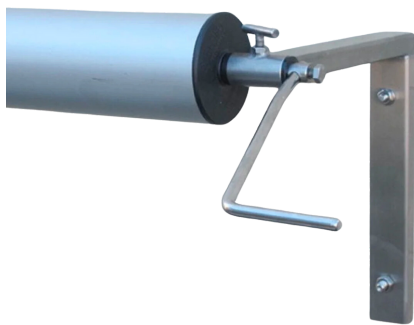

POOL SOLAR HEATING
SPECIALIST

www.poolsolarheating.co.nz

THERMAL BLANKET

Experience the pinnacle of pool solar heating with our specialised expertise, exclusively employing the premium Sunbather 4mm Heat Guard thermal blanket material. Meticulously crafted with top and bottom welds on every seam, our solution guarantees unparalleled strength and durability. The final touch of sleek edge binding not only adds a touch of elegance but also ensures seamless water flow through the blanket, preventing any water from getting trapped. Elevate your pool heating experience with our commitment to quality and innovation.

*in some cases we will cut to shape

THE DOWNUNDER RANGE

Enhance your comfort by pairing your custom thermal blanket with one of our versatile roller options. Our in-ground and in-deck Downunder Rollers not only deliver a sophisticated, discreet look but also effortlessly tuck your blanket away when not in use and seamlessly retrieve it as needed. Additionally, we offer a diverse range of rollers to cater to your specific requirements, whether that entails wheels, wall mounts, bench integration, seating concealment, or even motorized functionality.

IN-GROUND DOWNUNDER

IN-DECK DOWNUNDER

or check out our other roller options
www.poolsolarheating.co.nz

ROLLERS

114 GDSR SEAT ROLLER

114 PLATINUM ROLLER

114 SSW ROLLER

114 GD-T ROLLER

114 DDL WALL MOUNTED ROLLER

114 DDT BENCH/BOX ROLLER

AR-200 GROUND ROLLER

AR-200 WALL ROLLER