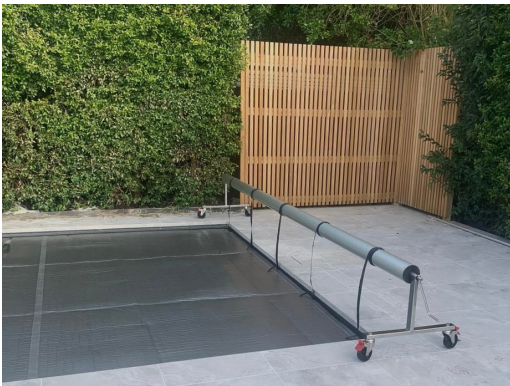

114 SSW ROLLER