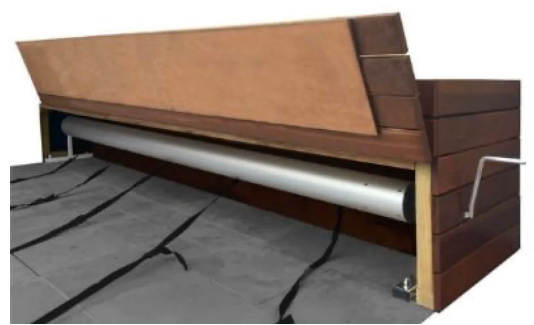

114 DDT BENCH/BOX ROLLER