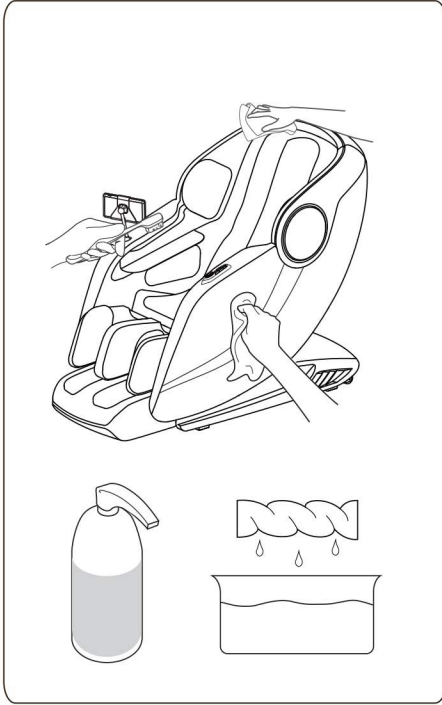

MAINTENANCE

| Use dry cloth to clean |

Turn off and pull out the plug before cleaning the massage chair, do not touch the plug with wet hands.