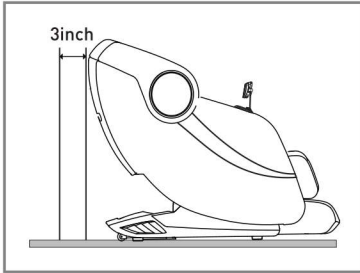

| 3. Place the massage chair in an open area |

- Allow sufficient space around the chair for recline purposes.
- 3 inch distance for the back side and 19.7 inch in front of the foot rest.