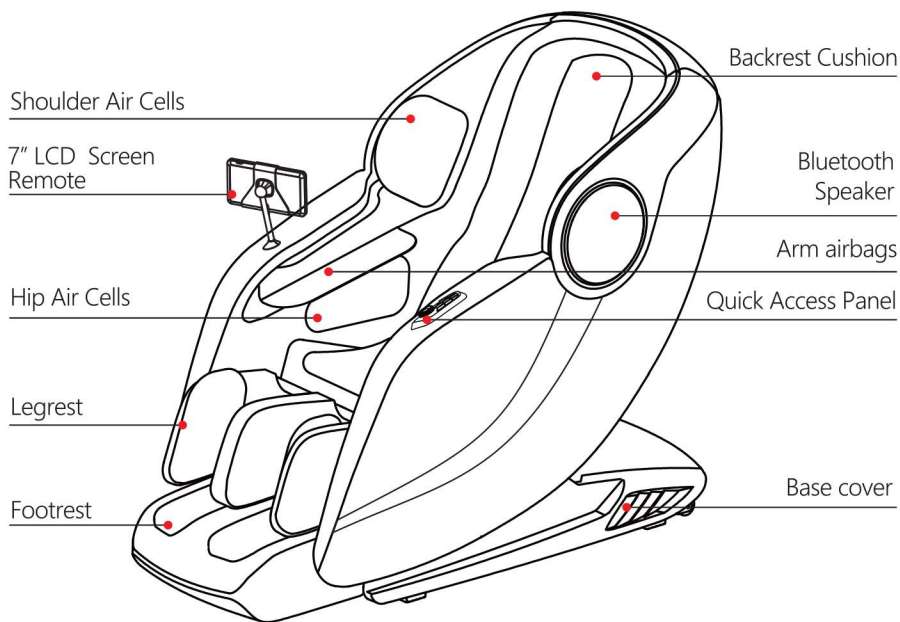

Warning : 1.Do not use it when gets wet.
 2.The disabled or people who need supervision.
 3.The chair has heat function, people who are insensitive to heat must pay high attention.

| Grounding instruction |

The chair is equipped with a cord having a grounding conductor. The plug must be plugged into an appropriate socket that is properly installed and matched with the plug.

 <p>Earth wire is not allowed to be in these places</p>	<p>Gas pipe: probably cause explosion or fire. Phone wire and lightning rod: probably cause electric shock and fire when thundering. Water pipe: earth wire is useless where there are plastics</p>
--	---

PRODUCT COMPONENTS

| Main body diagram (front) |

Built in Premium Bluetooth Speakers

| Main body diagram (rear) |

Power Switch

CHAIR INSTALLATION

1. Before use

Use the controller to place the backrest frame to the extreme position, raise the calf to the highest position and raise it to the longest position. Make sure there is sufficient space around the massage chair before operation.