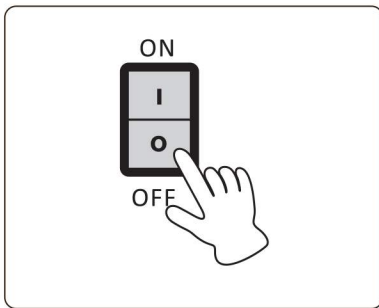

2. Press the power button to power off the massage chair and return remote controller to the storage area on arm pocket.

3. Turn off main power switch when you are not using the chair for a long period of time. Remove Plug from the power outlet to avoid accidents by kids and pets.

4. Do not operate with wet hands.