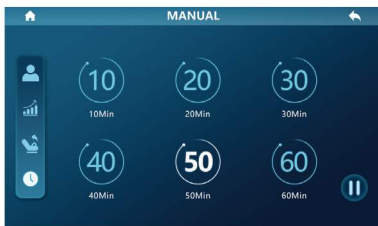

14. This button helps to change massage time: 10Min, 20Min, 30Min, 40Min, 50Min, 60Min.