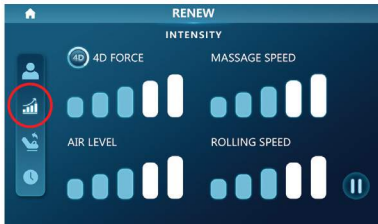

9. In MANUAL mode massage position page, you can control the massage hand position through FIXED POINT, FULL BODY, AREA, UP and DOWN.

In "full body" mode, "up" and "down" are invalid

10. In MANUAL mode OPTIONS page, you can choose the other functions you may need, such as: HEATING, LEG ROLLING, FOOT ROLLING, BLUE TOOTCH, RANGE, WIDTH, MIDDLE and NARROW.

OPERATION GUIDE

11. There are 4 functions: HEATING, LEG ROLLING, AIR MASSAGE and ADD TO FAVORITES. You can add your favorite massage program into ADD TO FAVORITES.

12. This button helps to control: 4D FORCE, MASSAGE SPEED, AIR LEVEL and ROLLING SPEED. Note: some actions are controlled by automatic program, and manual adjustment is invalid at this time.