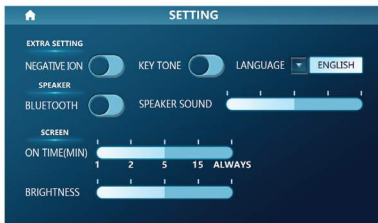

9. In MANUAL mode massage position page, you can control the massage hand position through FIXED POINT, FULL BODY, AREA, UP and DOWN.

In "full body" mode, "up" and "down" are invalid

10. In MANUAL mode OPTIONS page, you can choose the other functions you may need, such as: HEATING, LEG ROLLING, FOOT ROLLING, BLUE TOOTCH, RANGE, WIDTH, MIDDLE and NARROW.

OPERATION GUIDE

11. There are 4 functions: HEATING, LEG ROLLING, AIR MASSAGE and ADD TO FAVORITES. You can add your favorite massage program into ADD TO FAVORITES.

12. This button helps to control: 4D FORCE, MASSAGE SPEED, AIR LEVEL and ROLLING SPEED. Note: some actions are controlled by automatic program, and manual adjustment is invalid at this time.

13. This button helps to control: CALF RISE, CALF DOWN, CALF EXTEND, CALF SHRINK, FOOTREST EXTEND, FOOTREST SHRINK, ZERO GRAVITY, BACKREST RISE, BACKREST DOWN.

14. This button helps to change massage time: 10Min, 20Min, 30Min, 40Min, 50Min, 60Min.

15. Home page SETTING you can control the NEGATIVE ION, BLUETOOTH, LANGUAGE, KEY TONE, DORMANCY, BACKLIGHT in setting page.

16.LANGUAGE:ENGLISH / KOREAN

17.FAVORITES:You can add the programs you like into it and when you feel uncomfortable you can delete it.