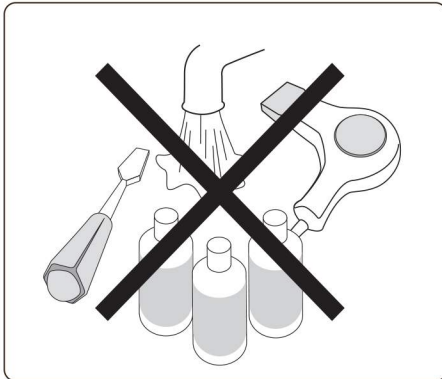

Prohibit using liquid cleaning products like water, alcohol, or other cleaning product to maintain a good quality.