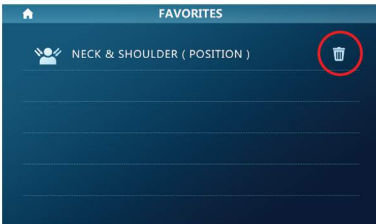

17.FAVORITES:You can add the programs you like into it and when you feel uncomfortable you can delete it.