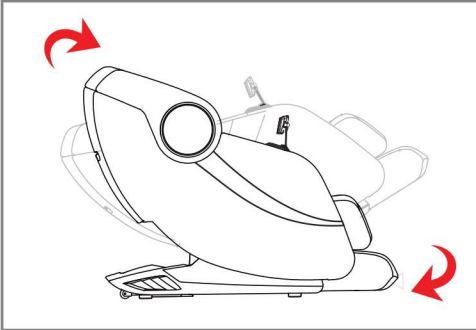

PRODUCT COMPONENTS

| Main body diagram (front) |

Built in Premium Bluetooth Speakers

| Main body diagram (rear) |

Power Switch

CHAIR INSTALLATION

1. Before use

Use the controller to place the backrest frame to the extreme position, raise the calf to the highest position and raise it to the longest position. Make sure there is sufficient space around the massage chair before operation.

Use the controller to place the backrest frame to the extreme position, raise the calf to the highest position and raise it to the longest position. Make sure there is sufficient space around the massage chair before operation.