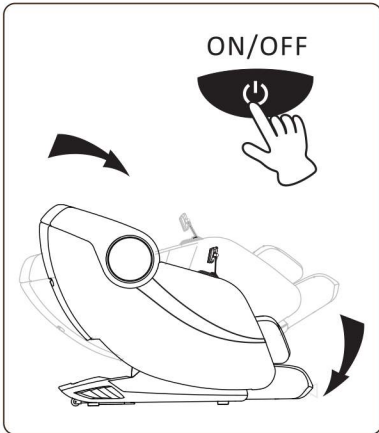

| 3 After use |

1. After the massage program is completed return the massage chair to upright position by turning off the massage chair.

Please check the surrounding prior to adjust the recline angle, paying special attention to children or pets that may be in close proximity.