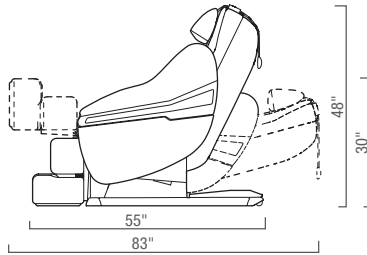

Arm Massage: Air cells

Neck Massage: Air cells

Air Cell Total: 100

Air Cell Construction: Hi-Flex, Hi-Resilience PVC/Nylon

Motors (Total): 13

Upholstery: Anti-bacterial, soil resistant, synthetic leather

Safety Features: Recline and foot rest obstruction sensors, breakaway power cord

Weight (Net): 265 lbs.

Weight (Boxed): 313 lbs.

Available Colors: Black, Cream, Dark Brown, Red and TruBlack Leather

Choreographed By: Hideyo Matsuura

Designed By: Toshiyuki Kita

Warranty: Industry's most comprehensive warranty reflecting Inada's commitment to total quality and value. Visit www.inadaUSA.com for full details.

USA Service Support: Nationwide network of over 2,500 service centers.

Endurance: 2,500 hours continuous with load. Used once a day, the expected usable life of the chair is more than 24 years.

Follow Us:

www.inadaUSA.com