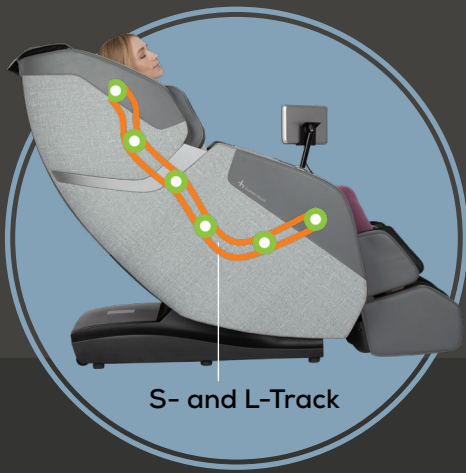

S- and L-Track

S and L TRACK SYSTEM

While the **L-Track** extends high performance coverage from your neck and shoulders all the way down to your glutes and thighs, the **S-Track** closely follows the curvature of the spine. The result is a massage that is designed to move with the natural curves of your body for optimal results.

FULL-BODY STRETCH