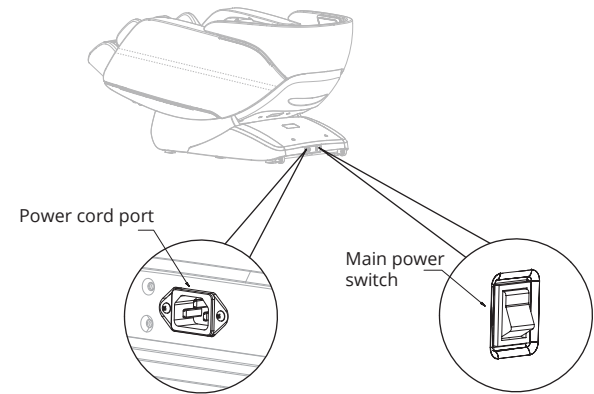

User Manual

Yugana M780 4D Massage Chair

Quick Start Guide

Yugana M780 4D Massage Chair

Assembly Guide

Yugana M780 4D Massage Chair

3 Step 3: Connect the chair's power cord to a grounded 110V electrical outlet and plug it into the respective port on the back side of the base of the chair. Flip the main power switch on.

5 Step 5: The remote control ships already attached to your chair. Place the remote control in the remote control holder found on the front of the chair body arms. Your chair is now complete. Sit in and enjoy the comfort of your new Kyota massage chair.