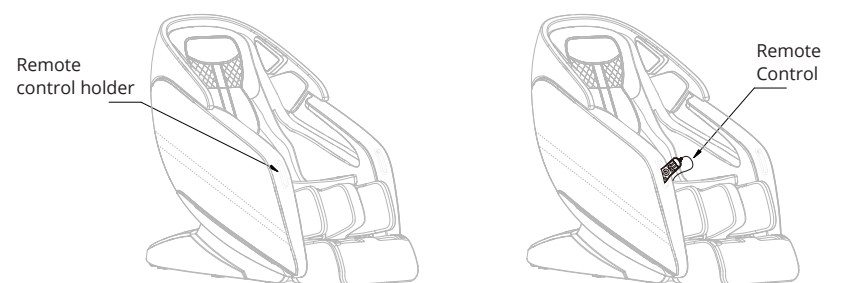

User Manual

Yugana M780 4D Massage Chair

Quick Start Guide

Yugana M780 4D Massage Chair

Assembly Guide

Yugana M780 4D Massage Chair

3 Step 3: Connect the chair's power cord to a grounded 110V electrical outlet and plug it into the respective port on the back side of the base of the chair. Flip the main power switch on.

5 Step 5: The remote control ships already attached to your chair. Place the remote control in the remote control holder found on the front of the chair body arms. Your chair is now complete. Sit in and enjoy the comfort of your new Kyota massage chair.