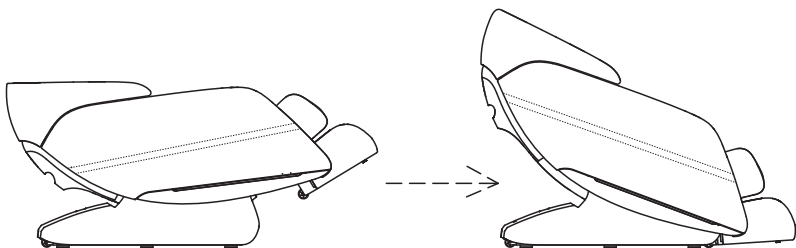

SCAN CODE

Assembly Guide

Yugana M780 4D Massage Chair

2 Step 2: Open the box and remove packaging materials. Remove protective covering from the chair.

4 Step 4: Press the power button on the remote control once to turn on, then once more to bring the chair into upright position.

Power on the remote and select AUTO program to start a session.

Review chair for smooth operation. If things are not operating correctly, review all assembly steps. Call Kyota support at 800 242-0761 if you need live US-based support.