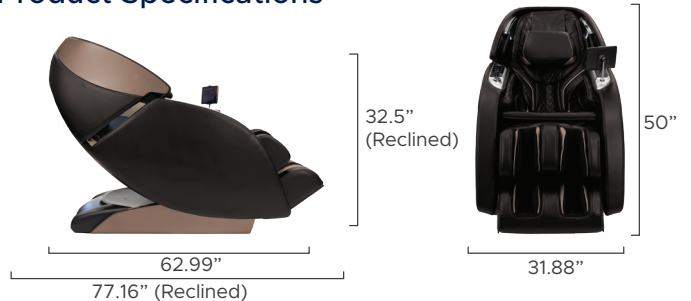

Product Specifications

INFINITY®

(603) 910-5000
www.infinitymassagechairs.com