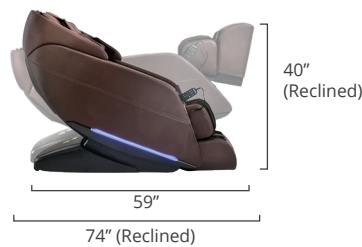

KYOTA®

1-800-242-0761
www.kyotamassagechairs.com