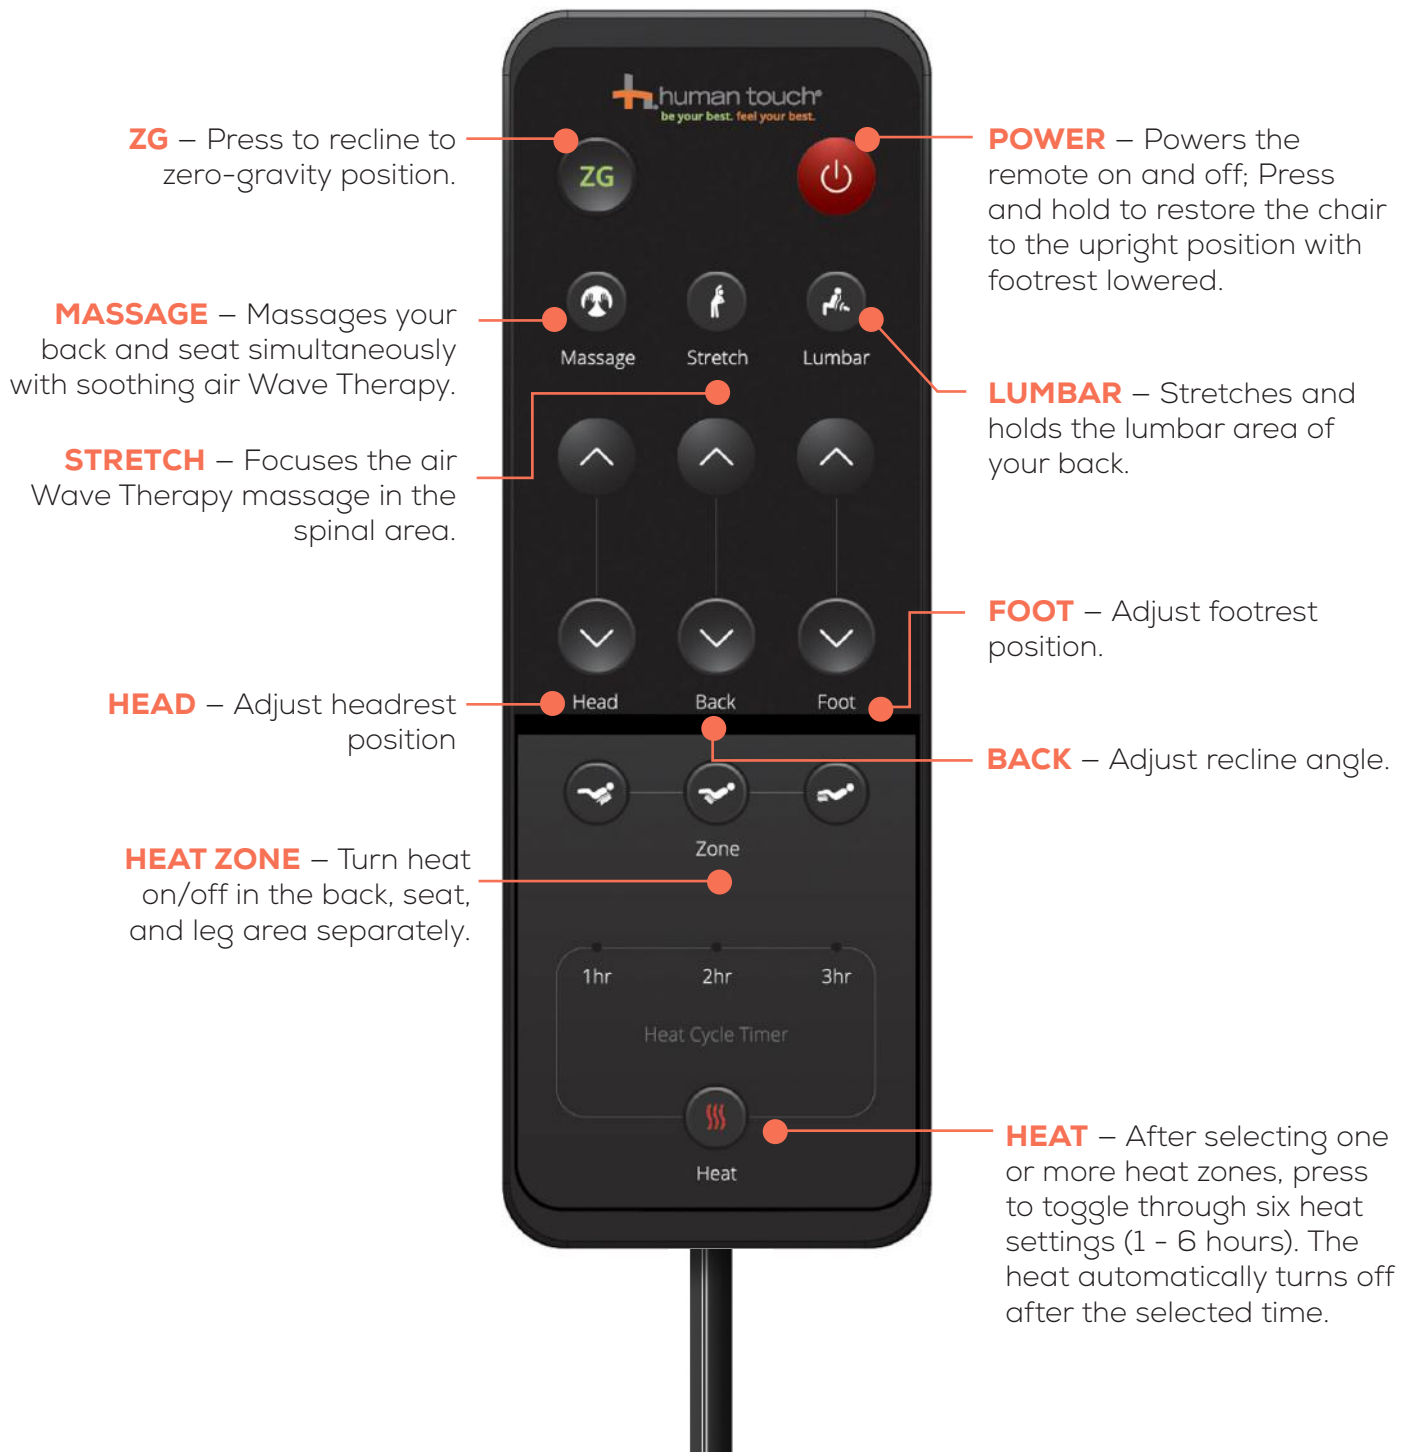

Remote Control User Guide

Gravis ZG chair

For more detailed operation instructions, please see the Use and Care Manual.