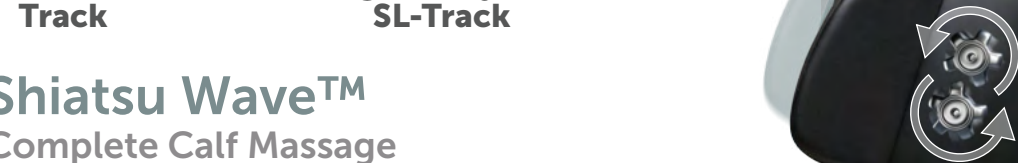

EXTENDED-REACH SL-TRACK

Massages that go the distance

Experience the benefits of an extra-long L-shaped and S-shaped massage track that perfectly follows the contours of your spine. This track extends from the top of your shoulders to the glutes, **providing a length that is twice that of a standard massage chair while maintaining the natural curvature of your spine.**

Standard Track

Pegasus Hybrid SL-Track

Shiatsu Wave™ Complete Calf Massage

The Shiatsu rollers and airbags work together seamlessly. The Shiatsu rollers deliver a personalized massage while the airbags rhythmically expand and contract. Moreover, the airbags now move in a wave-like motion! This innovative feature offers a **comprehensive calf massage, the Shiatsu Wave**, specifically designed to revitalize tired calf muscles.

Gravity Defying Massage Zero Gravity

The Zero Gravity position shifts the recline angle and evenly distributes your body weight, relieving pressure on joints and organs. Prepare for a remarkable floating sensation that induces immediate relaxation and helps reduce chronic pain over time.