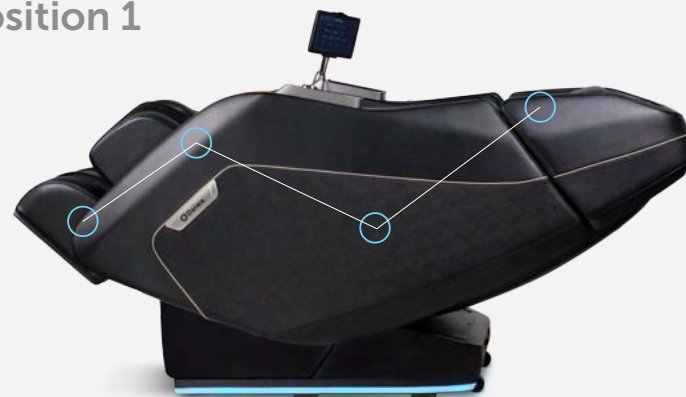

Gravity Defying Massage Zero Gravity

The Zero Gravity position shifts the recline angle and evenly distributes your body weight, relieving pressure on joints and organs. Prepare for a remarkable floating sensation that induces immediate relaxation and helps reduce chronic pain over time.

Position 1