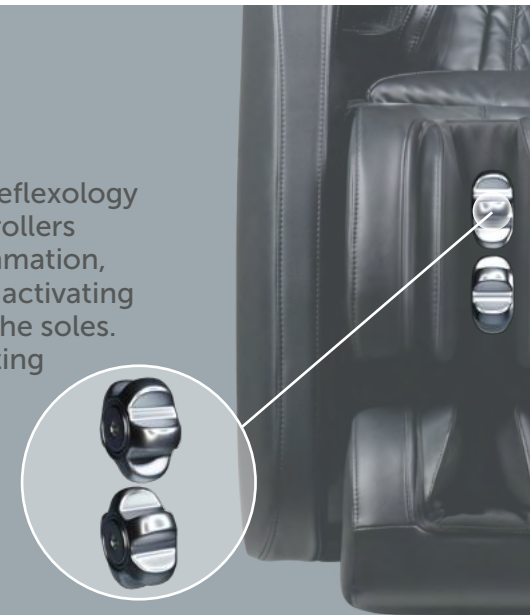

Shiatsu Leg Rollers

Experience the power of reflexology with our foot rollers. The rollers relieve pain, reduce inflammation, and renew your vitality by activating special nerve endings on the soles. Treat yourself to a revitalizing massage that targets the key areas of your feet, leaving you refreshed and rejuvenated. Indulge in ultimate foot relaxation.