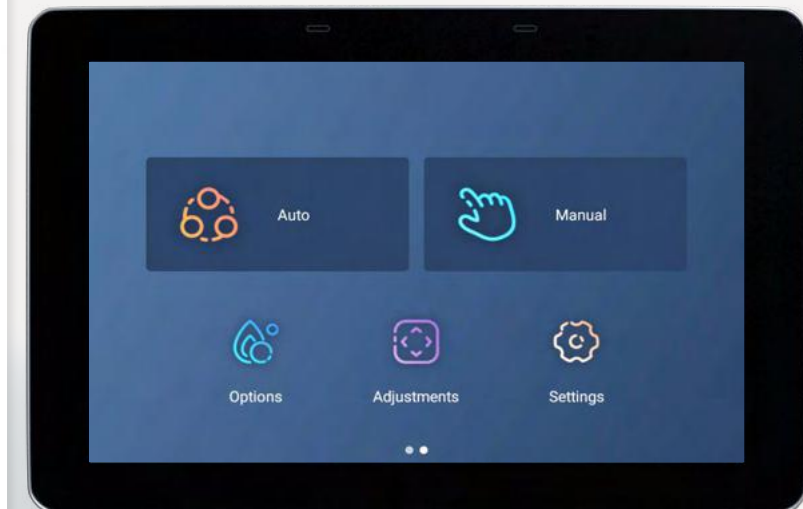

Bluetooth Wireless Speakers

Connect to your music player via Bluetooth and add the benefit of **music therapy or guided meditation to your massage.**

3.15" Wall Hugger

The innovative wall hugger design uses a pivot-base system that only requires 3.15 inches between the chair and the wall while maintaining the ability to fully recline.

Upgraded Controllers

Touchscreen Controller

The chair is equipped with a cutting-edge touchscreen controller conveniently mounted within reach. **With its dynamic display, navigating the 24 auto programs and six manual modes has never been easier.** Experience a new level of accessibility and control over your massage preferences.

Quick Access Arm Console

Experience the convenience of making quick and easy adjustments to your massage with **just one touch of the armrest console.** Our massage chair is designed to provide seamless control at your fingertips. Additionally, take advantage of the built-in USB and Qi charging ports, allowing you to keep your phone charging while still having it close by for easy access.