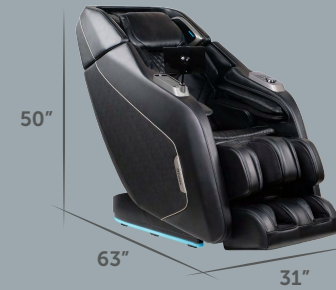

PEGASUS HYBRID TECHNICAL SPECIFICATIONS

USJ Model	PEGS-3
Power Supply	300 W
Standby Power	0.5 W
Rated Voltage	110 V
Upright Dimension (DxWxH)	63 x 31 x 50 in.
Reclined Dimension (DxWxH)	75 x 31 x 34 in.
Minimum Distance From Wall	3.15 in.
Cord Length	59 in.
Chair Weight	311 lbs.
PREMIER MASSAGE SPECS	
Massage Track Length	49 in. SL-Shape
Tapping Width	2.4/5.5/7.9 in.
Airbags	48
Foot Reflexology Rollers	3 (Heel, Arch, Toe)
Target Areas	Whole, Partial, Point
CHAIR FEATURES	
Colors	Black, Choco
Upholstery	High-End Saffiano PU Leather
Accessories Included	Headrest Pillow, Back Pad, Foot Pads, Touchscreen Controller
User Weight Limit	265 lbs.
User Height Limit	6 ft. 1 in.
ADVANCED FUNCTION INCLUDED	
Luxury Functions Included	Zero Gravity, Heat Therapy, Auto Body Scan, Touchscreen Controller, Voice Command
Auto Programs	24
Manual Massage Techniques	6 (Kneading, Knocking, Sync, Tapping, Shiatsu, Rhythm)
Roller Width Options	3 widths
Bluetooth Speakers	2
USB Charging Port	Yes
Auto Timer	10min, 20min, 30min

CHAIR DIMENSIONS

CHAIR COLORS

Black

Choco

High-End Saffiano PU Leather Detail

The Saffiano style was developed by luxury handbag makers to give the leather surface a crosshatched texture, combining style, and durability. This premium material is also easy to clean, providing convenience and peace of mind.

BONUS BACK & FOOT PADS

Back Pad

Foot Pads

Maximize your comfort with our massage chair's bonus back and foot pads. These 3/4-inch-thick soft pads provide extra cushioning and allow you to customize the massage intensity to your preference.