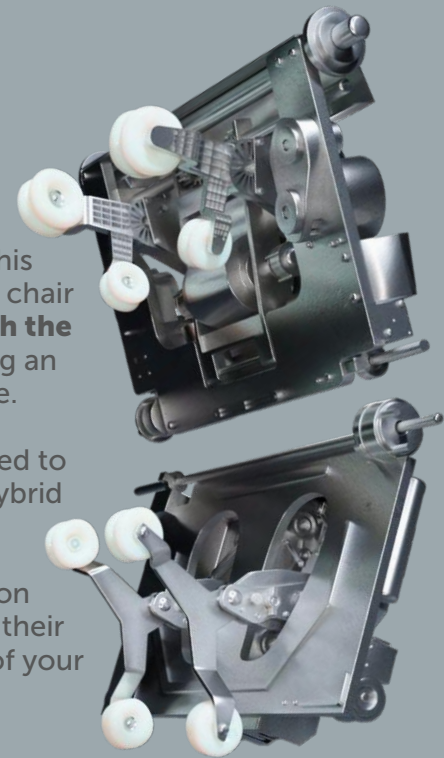

8 Multi-Track Rollers

Discover the extraordinary massage capabilities of the Pegasus Hybrid, equipped with a unique 8 multi-track rollers system. Unlike standard chairs, this advanced technology allows the chair to **simultaneously focus on both the upper and lower body**, providing an unparalleled massage experience.

With 4 additional rollers compared to traditional chairs, the Pegasus Hybrid ensures the user an enhanced massage session. Prepare to indulge in a new level of relaxation as the 8 multi-track rollers work their magic, targeting multiple areas of your body with precision and care