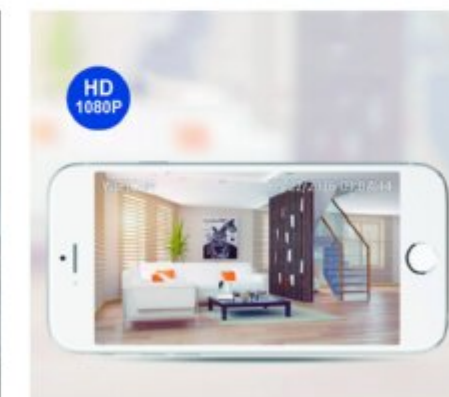

Meet Various Monitoring Needs

More Accurate PIR Detection

Clear Two-Way Audio

Clear Night Vision

HD 1080P

Motion-Activated APP push

ANNKE PRO HIGH-END SECURITY SOLUTIONS

1080p Analog PIR Security Camera with Strobes & Siren