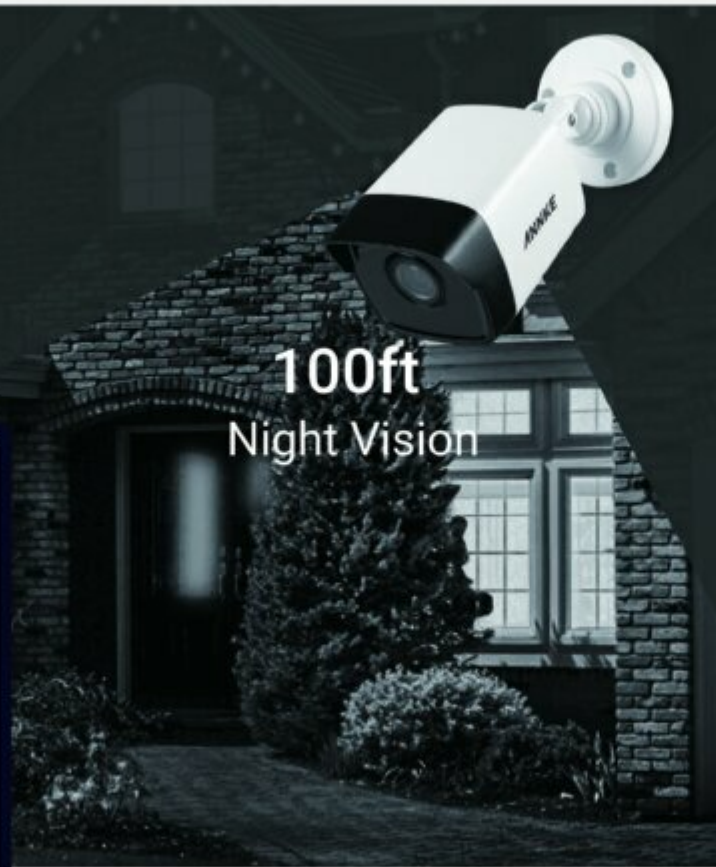

HD PoE Network Monitoring Systems