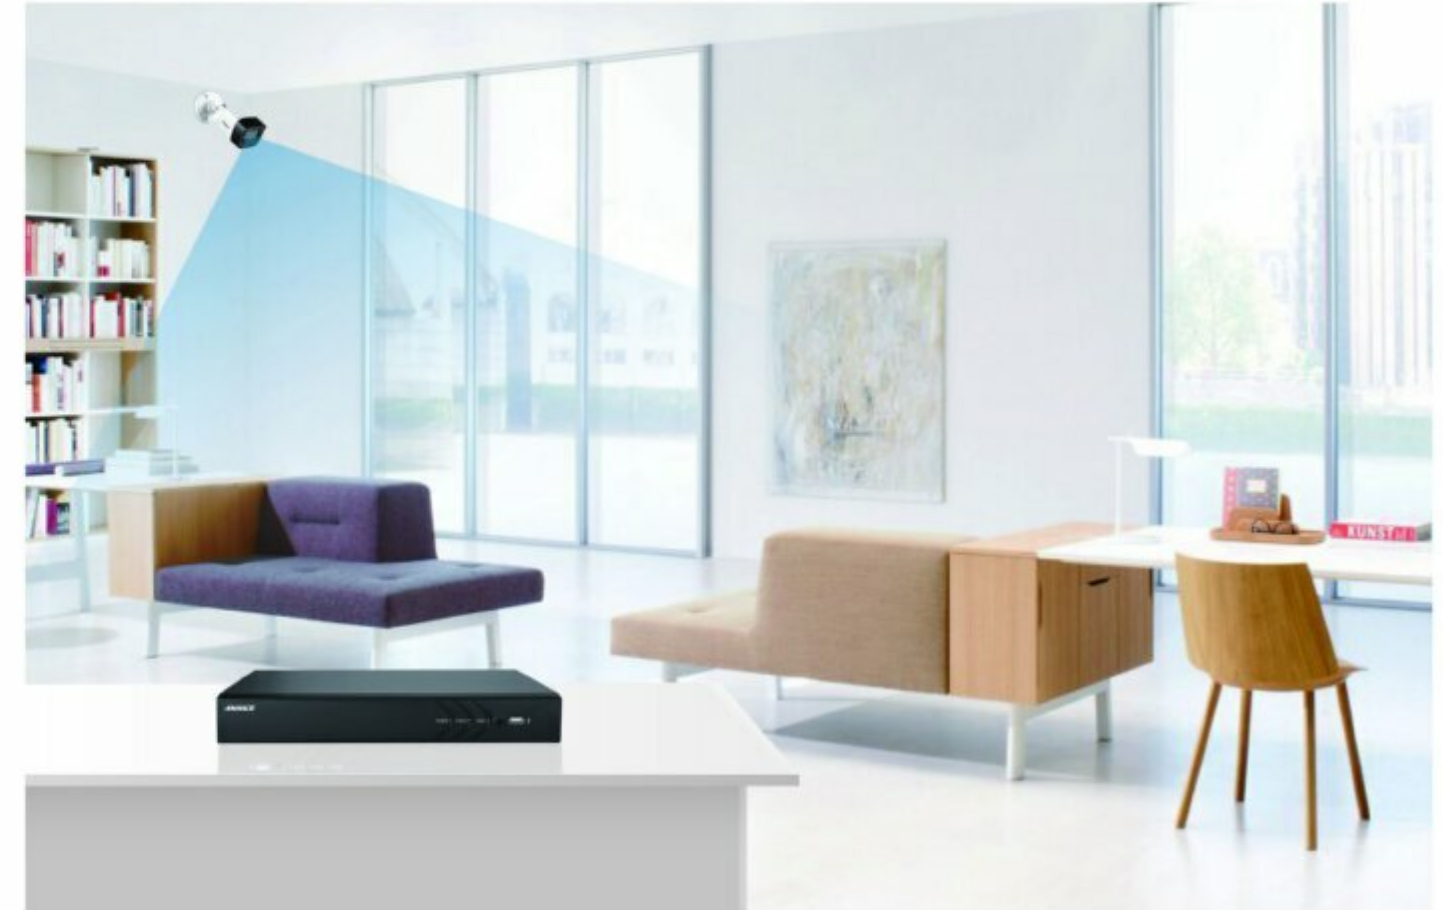

8 REASONS TO CHOOSE ANNKE DVR SECURITY SYSTEM

4K Ultra HD Footage

Enjoy smooth videos with close-up details. Feast your eyes with vivid colors.

H.265+ Video Compression

Storage efficiency, less bandwidth requirements and higher transmission speed.

P2P Remote Access

Stream live footage on smartphone, tablet, and computer. Keep close eyes on everything from anywhere.

HDMI Up to 4K Output

Support HDMI video output up to 4K(3840 * 2160).

Motion Detection

Detect all the unexpected movements. Customizable motion detection regions.

Day & Night Surveillance

Automatically activated night vision mode in low visibility. Enables clear images even in pitch-dark.

Instant Alerts

Send instant alarming emails when unexpected movements are detected.

IP67 Waterproof

Designed with IP67 weatherproof and dustproof rating. Perfect for indoor and outdoor application.