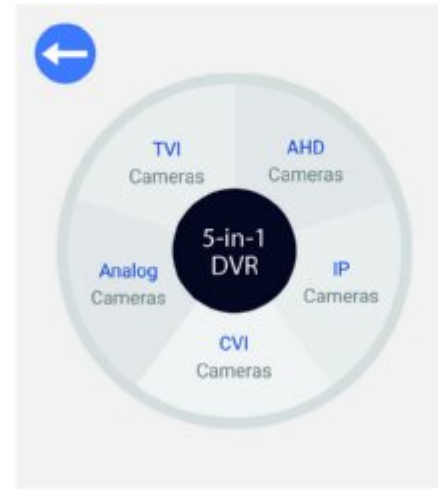

Witness the perfect marriage of HD security cameras and robust 5-in-1 DVRs. Cameras capture and present everything in pristine colors and smooth on-screen movements. With the free viewing app, you can watch live video, record and playback from anywhere at any time as long as you're connected to the network. Trust the reliable eyes to monitor on things you care most.

**Easier
Smarter
Surveillance**

**Powerful
5-in-1
DVR**

DVR supports multiple camera types. You can connect it to Analog, AHD, TVI, CVI as well as IP cameras without any converter.