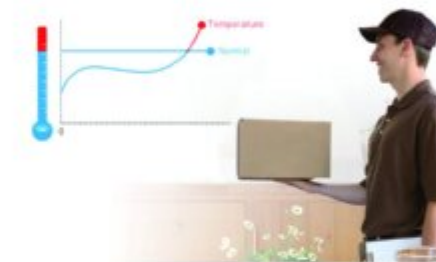

Meet Various Monitoring Needs

More Accurate PIR Detection

Clear Two-Way Audio

Clear Night Vision

HD 1080P

Motion-Activated APP push

ANNKE PRO HIGH-END SECURITY SOLUTIONS

1080p Analog PIR Security Camera with Strobes & Siren