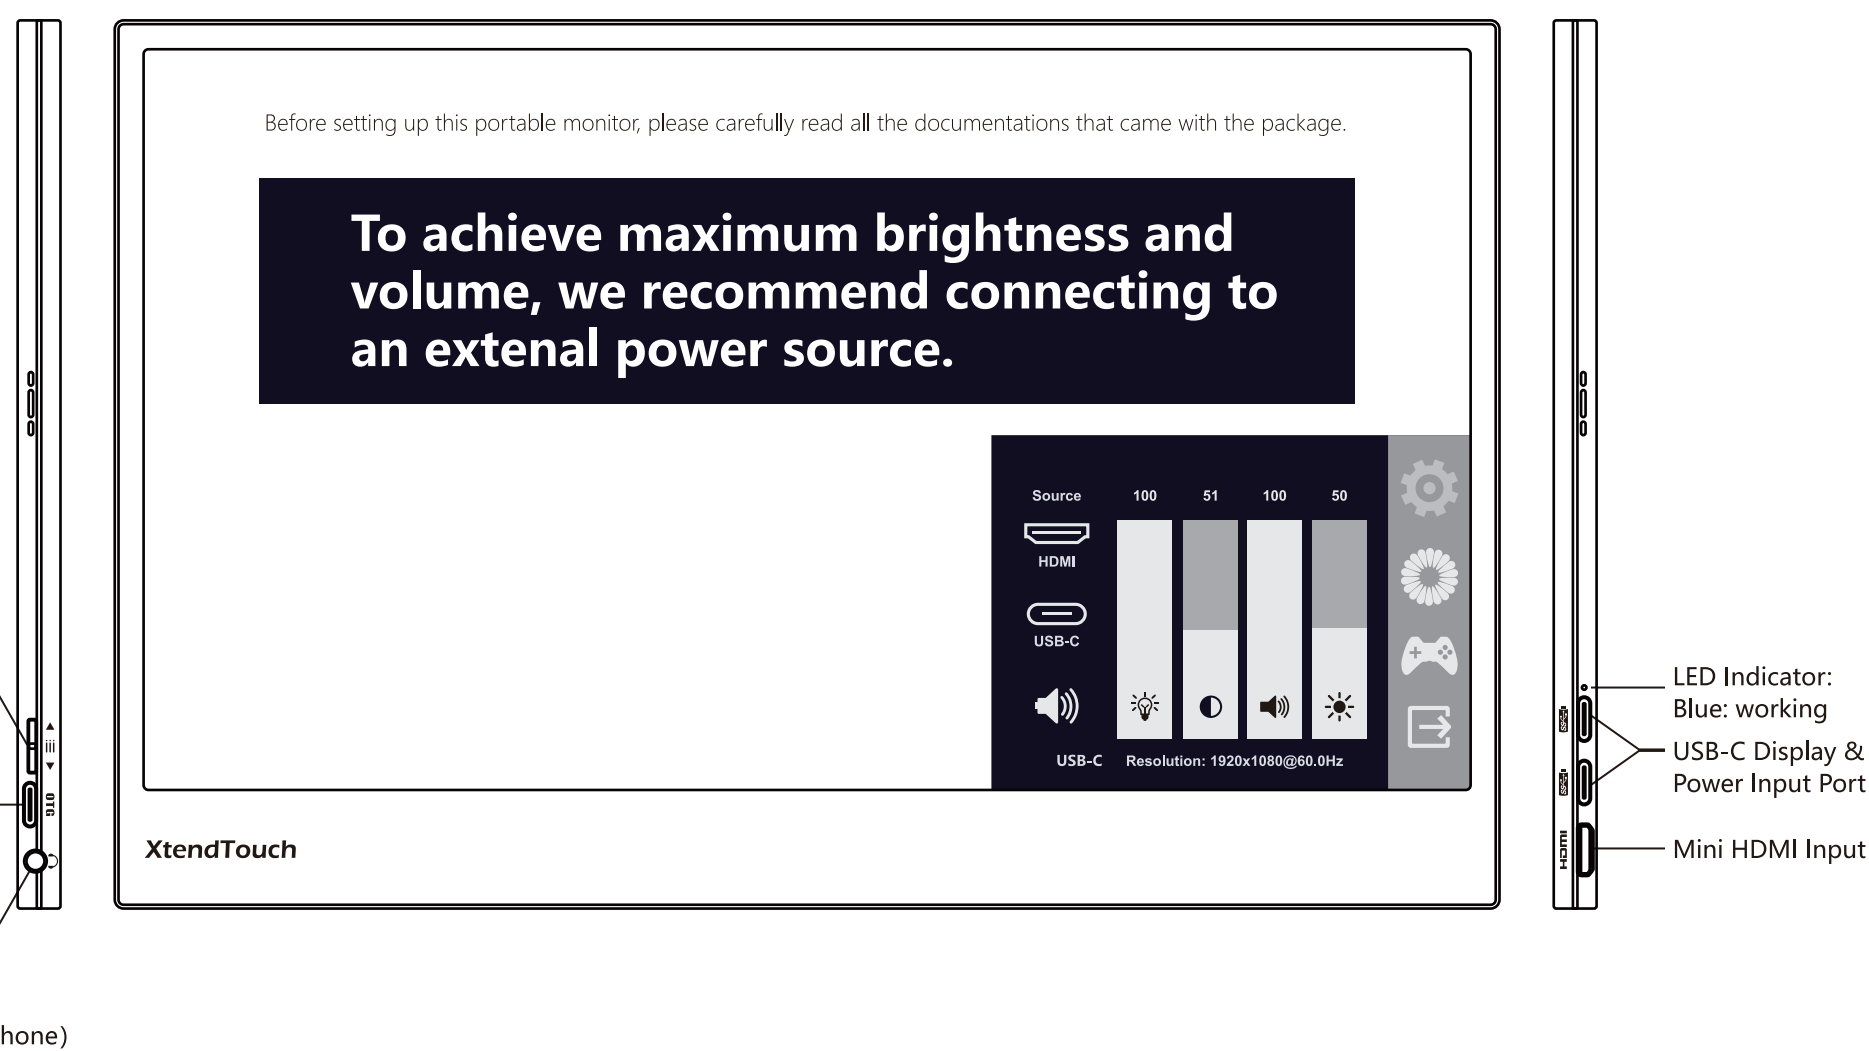

XtendTouch XT1310F Quick Guide

Thumb Wheel:
UP "▲": Volume +
DOWN "▼": Volume -
PRESS "iii": Menu

OTG Port:
Connect to your Keyboard/Mouse/Disk with the USB-C to USB-A female OTG cable.

3.5mm Audio Port
(Does not support microphone)

LED Indicator:
Blue: working

USB-C Display & Power Input Port

Mini HDMI Input

Specifications:

Model	XT1310F
Panel	13.3 inch IPS
Device Size	307.1 x 197.0 x 10.0mm
Weight	740g (without cover) / 965g (with cover)
Resolution	1920 x 1080p@60Hz Max
Luminance *	300 cd/m²
Contrast Ratio	800 : 1 (Typ.) (TM)
Color Gamut	72% NTSC
Digital Input	USB-C(DP ALT MODE), Mini HDMI
Viewing Angle	85/85/85/85 (Typ.)(CR≥10)
Response	30 (Typ.)(Tr+Td) ms
Touch	Yes, 10-point capacitive touch
Interface	USB-C x 2, OTG Port x1, Mini HDMI Female x1, 3.5mm Audio
Speakers	2
Color	Black+Silver
Compatible OS	Microsoft Windows, Linux, Mac OS, Chrome OS, Android, Nintendo Switch.
Certification	RoHS, CE, FCC, CCC, PSE

* Note:

In order to keep a stable performance, the luminance of the display will be limited. If you connect the adapter to the display, the limit will be automatically removed.