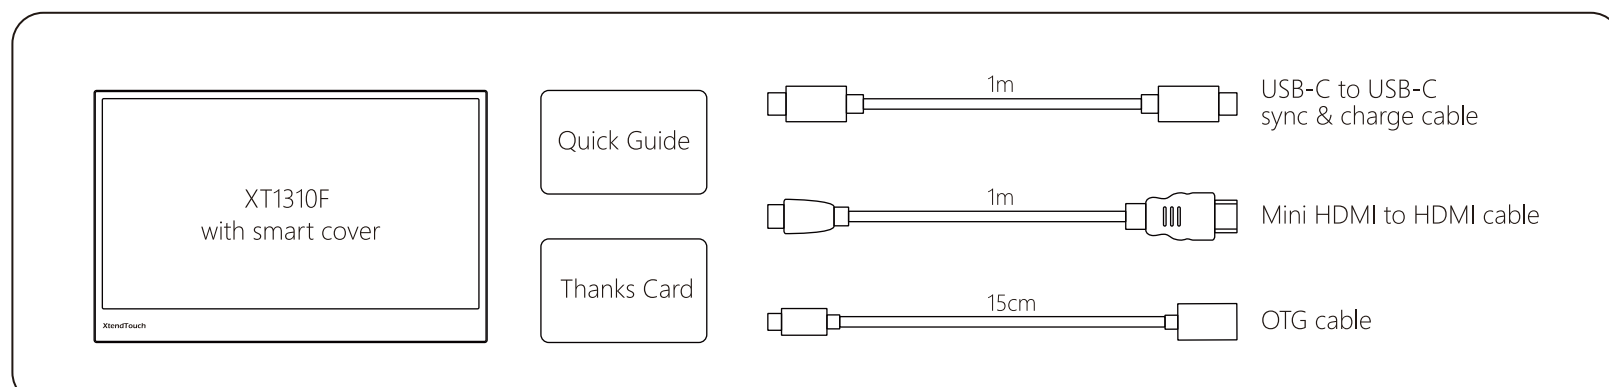

Package Content

Supported platform:

	Display		Touch		OTG	
	USB-C	HDMI	USB-C	HDMI	Keyboard Mouse	Disk
Microsoft Windows	☺	☺	☺	✗	☺	☺
MacOS	☺	☺	✗	✗	☺	☺
Android *(Dex, EMUI)	☺	☺	☺	✗	☺	☺
Linux (Ubuntu)	☺	☺	☺	✗	☺	☺
Nintendo Switch	☺	☺	✗	✗	✗	✗
Chrome OS	☺	☺	☺	✗	☺	☺
iPad OS	☺	☺	✗	✗	☺	✗

* Note:

Work with devices that support DP ALT MODE. Please kindly make sure your device support DP ALT MODE.

Safety information:

1. To prevent fire or shock hazard, never expose this portable monitor to rain or moisture.
2. Never try to open this portable monitor cabinet.
3. Before using this portable monitor, make sure all cables are correctly connected and the power cables are not damaged. If you detect any damage, contact your dealer immediately.
4. Avoid dust, humidity, and temperature extremes. Do not place this portable monitor in any area where it may become wet. Place this portable monitor on a stable surface.
5. Never push objects or spill liquid of any kind into the slots on this portable monitor cabinet.
6. If you encounter technical problems with this portable monitor, contact a qualified service technician or your retailer.

Care & cleaning:

Cleaning. Turn your monitor off and unplug the cable. Clean the monitor surface with a lint-free, non-abrasive cloth. Stubborn stains may be removed with a cloth dampened with a mild cleaner. Avoid using a cleaner containing alcohol or acetone. Use a cleaner intended for use with the LCD. Never spray cleaner directly on the screen, as it may drip inside the monitor and cause an electric shock.

Where to find more information:

Refer to the following sources for additional information and for product.

1. Pepper Jobs websites

The Pepper Jobs websites worldwide provide updated information on Pepper Jobs hardware and software products. Refer to <http://www.pepper-jobs.com>

2. Optional documentation

Your product package may include optional documentation that may have been added by your dealer. These documents are not part of the standard package.

Warranty:

Pepper Jobs warranty comes from our commitment to the highest standard for protecting our environment. We believe in providing solutions for our customers to able to responsibly recycle our products.

Find out more details, please refer to our website <http://www.pepper-jobs.com>

For FAQs and more information, please visit:

www.pepper-forum.com

Scan to join our forum

Visit our homepage

www.pepper-jobs.com/support

@Pepper Jobs
@Pepper Jobs Europe

@PepperJobs

@PepperJobs