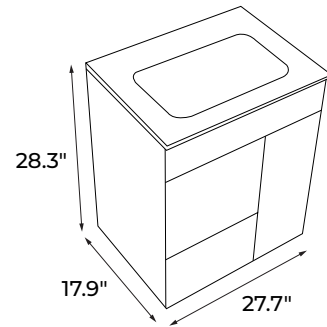

BATHROOM VANITY DIMENSIONS

MPN: TN003

24 Inch Vanity

28 Inch Vanity

36 Inch Vanity