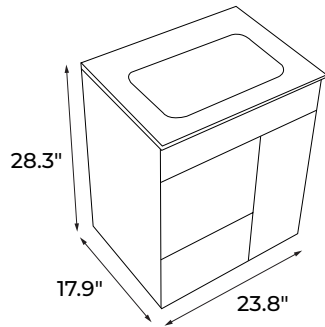

BATHROOM VANITY DIMENSIONS

MPN: TN003

24 Inch Vanity

28 Inch Vanity

36 Inch Vanity