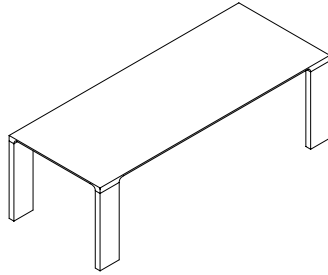

Radii

Radii 200 RAD200
L 200cm D 90cm H 73cm / L 78¾" D 35½" H 28¾"

Radii 240 RAD240
L 240cm D 95cm H 73cm / L 94½" D 37½" H 28¾"

Radii 280 RAD280
L 280cm D 100cm H 73cm / L 110¼" D 39½" H 28¾"

Walnut / White Oak

Radii is a solid wood dining table with subtle detailing that lends refinement to its simple appearance.

The design is defined by thin bevelled edges that cleverly flow through radius cuts to blend with the graceful legs. This sculptural detail gives visual lightness to the top while emphasizing the mass and durability of the table.

Concealed metal plates provide a seamless and ridged connection between the top and legs, while a lengthwise tensioning bar inset in the underside of the top can be used to ensure it remains perfectly flat over time. Lateral steel bars also eliminate any potential for wood movement and cracking.