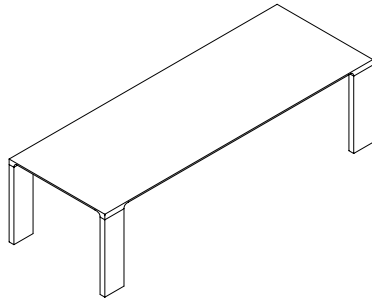

Radii

Radii 200 RAD200
L 200cm D 90cm H 73cm / L 78¾" D 35½" H 28¾"

Radii 240 RAD240
L 240cm D 95cm H 73cm / L 94½" D 37½" H 28¾"

Radii 280 RAD280
L 280cm D 100cm H 73cm / L 110¼" D 39½" H 28¾"

Walnut / White Oak

Radii is a solid wood dining table with subtle detailing that lends refinement to its simple appearance.

The design is defined by thin bevelled edges that cleverly flow through radius cuts to blend with the graceful legs. This sculptural detail gives visual lightness to the top while emphasizing the mass and durability of the table.

Concealed metal plates provide a seamless and ridged connection between the top and legs, while a lengthwise tensioning bar inset in the underside of the top can be used to ensure it remains perfectly flat over time. Lateral steel bars also eliminate any potential for wood movement and cracking.