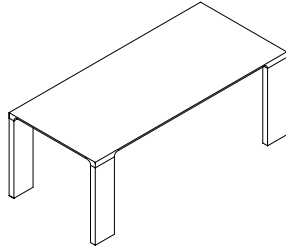

Radii

Radii 200 RAD200
L 200cm D 90cm H 73cm / L 78¾" D 35½" H 28¾"

Radii 240 RAD240
L 240cm D 95cm H 73cm / L 94½" D 37½" H 28¾"

Radii 280 RAD280
L 280cm D 100cm H 73cm / L 110¼" D 39½" H 28¾"

Walnut / White Oak

Radii is a solid wood dining table with subtle detailing that lends refinement to its simple appearance.

The design is defined by thin bevelled edges that cleverly flow through radius cuts to blend with the graceful legs. This sculptural detail gives visual lightness to the top while emphasizing the mass and durability of the table.

Concealed metal plates provide a seamless and ridged connection between the top and legs, while a lengthwise tensioning bar inset in the underside of the top can be used to ensure it remains perfectly flat over time. Lateral steel bars also eliminate any potential for wood movement and cracking.