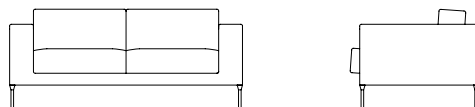

**Neo**

Neo Armchair NEO100IT  
L 97cm D 90cm H 77cm / L 38¼" D 35½" H 30¼"

Neo 2 Seater NEO200IT  
L 176cm D 90cm H 77cm / L 69¼" D 35½" H 30¼"

Neo 3 Seater NEO300IT  
L 247cm D 90cm H 77cm / L 97¼" D 35½" H 30¼"

Neo Ottoman NEO000IT  
L 90cm D 60cm H 38cm / L 35½" D 23¾" H 15"

Leg - Chrome / Bronzato

**BEN  
SEN**

The Neo collection fuses innovative methods of furniture construction with design simplicity, resulting in an enduring sofa with timeless appeal.