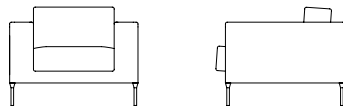

**Neo**

Neo Armchair NEO100IT  
L 97cm D 90cm H 77cm / L 38¼" D 35½" H 30¼"

Neo 2 Seater NEO200IT  
L 176cm D 90cm H 77cm / L 69¼" D 35½" H 30¼"

Neo 3 Seater NEO300IT  
L 247cm D 90cm H 77cm / L 97¼" D 35½" H 30¼"

Neo Ottoman NEO000IT  
L 90cm D 60cm H 38cm / L 35½" D 23¾" H 15"

Leg - Chrome / Bronzato

**BEN  
SEN**

The Neo collection fuses innovative methods of furniture construction with design simplicity, resulting in an enduring sofa with timeless appeal.