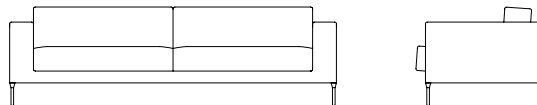

**Neo**

Neo Armchair NEO100IT  
L 97cm D 90cm H 77cm / L 38¼" D 35½" H 30¼"

Neo 2 Seater NEO200IT  
L 176cm D 90cm H 77cm / L 69¼" D 35½" H 30¼"

Neo 3 Seater NEO300IT  
L 247cm D 90cm H 77cm / L 97¼" D 35½" H 30¼"

Neo Ottoman NEO000IT  
L 90cm D 60cm H 38cm / L 35½" D 23¾" H 15"

Leg - Chrome / Bronzato

**BEN  
SEN**

The Neo collection fuses innovative methods of furniture construction with design simplicity, resulting in an enduring sofa with timeless appeal.