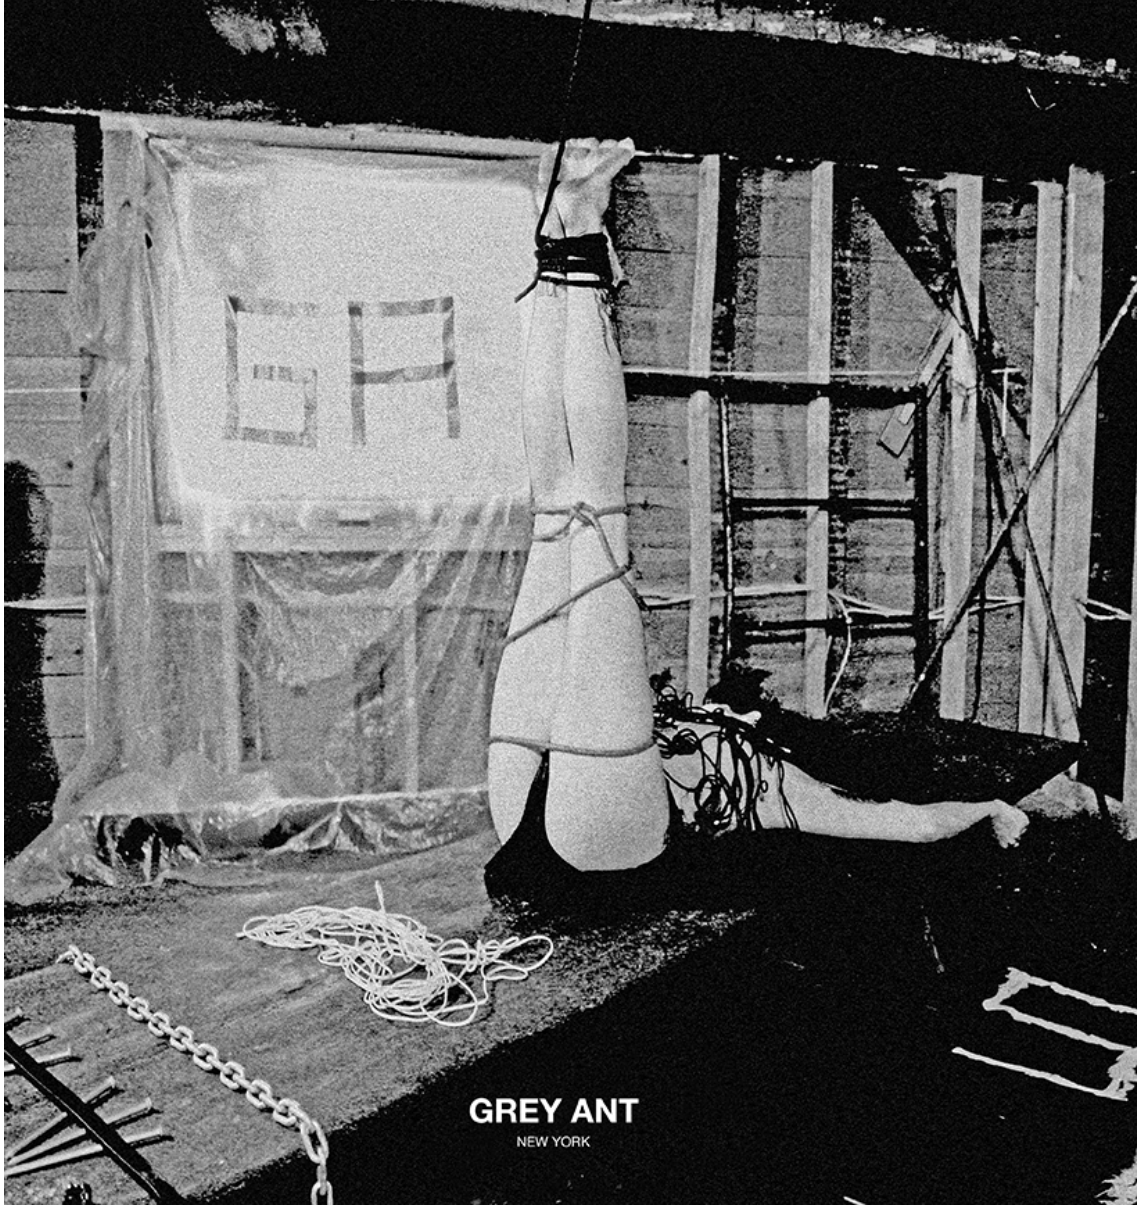

#STY2  
MATTE BLACK / WHITE (MAZZUCHELLI)  
LENSES > NYLON / GUNMETAL FLASH

HANDMADE IN ITALY WITH CARL ZEISS OPTICS 

FAMILY PLAN  
SPRING / SUMMER 17

- CONSIDER EVERY MOVEMENT**
- a) abstract
  - b) recorded
  - c) fluid

#FMVY  
MATTE NAVY BIAZZUCHELLA  
LENSES > NYLON / SHEER GREY + SURE REFLECT

MEGALAST

#MLGM  
VINTAGE SILVER  
LENSES > NYLON / SHEER GREY + SURF REFLECT

#MLCR  
COPPER  
LENSES > NYLON / ORANGE MIRROR

HANDMADE IN ITALY WITH CARL ZEISS OPTICS

PLEASE CONTACT YOUR LOCAL GREY ANT DEALER FOR MORE INFORMATION ABOUT THE NEW OPTICAL COLLECTION

**GREY ANT**  
NEW YORK

SPRING / SUMMER 17