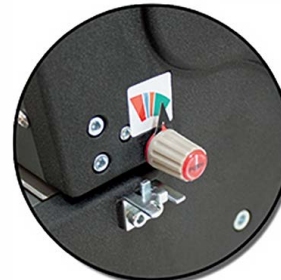

AKILES

WIREMAC-EX

[ELECTRIC WIRE BINDING MACHINE]

Heavy Duty Electric Wire Punch & Wire Closer

(Available in 3:1 or 2:1 pitch)

**Punches
Up To
25 Sheets!**

**WireMac-EX31
(3:1 Pitch)**

**WireMac-EX21
(2:1 Pitch)**

14" Open Punch Throat
Allows you to punch legal size
and even longer documents.

Built-In Wire Closer
With an adjustable size
selector for a perfect close
with any wire size.

Fully Disengageable Pins
All 40 pins (3:1) or 27 pins (2:1)
can be independently pulled &
disengaged, for a clean punch
of any paper size.

Depth Margin Control
4 possible settings provide
the correct punch margin
depth for any book.

AKILES WIREMAC-EX [ELECTRIC WIRE BINDING MACHINE]

With its heavy-duty punch motor, built-in wire closer and complete system of functions, the Akiles WireMac-EX makes wire binding fast, easy, convenient and professional.

| Model | WireMac-EX31 | WireMac-EX21 |
|---------------------|-------------------------------------------|------------------------|
| Punching Operation | Electric (Foot Pedal) | |
| Punching Capacity | Up to 25 sheets (20 lbs paper) | |
| Hole Size | Square (4 x 4 mm) | Rectangle (4 x 5.5 mm) |
| Pitch | 3:1 | 2:1 |
| Disengageable Dies | All 40 | All 27 |
| Punching Length | 14" with open throat for longer documents | |
| Binding Capacity | 3/16" to 1-1/4" | |
| Weight & Dimensions | 55 lbs / 19" W x 16" D x 16" H | |
| Warranty | 1 Year | |