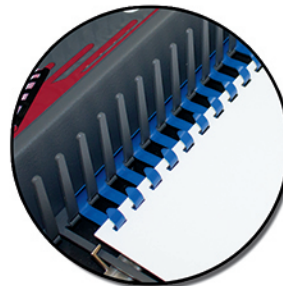

AKILES

COMBMAC-EX
[ELECTRIC COMB BINDING MACHINE]

Heavy Duty Electric Comb Punch & Manual Comb Opener

**Punches
Up To
25 SHEETS!**

14" Open Punch Throat
Allows you to punch legal size and even longer documents.

Built-In Comb Opener
Opens and closes combs from 3/16" to 2".

Fully Disengageable Pins
All 24 pins can be independently pulled & disengaged, for a clean punch of any paper size.

Depth Margin Control
4 possible settings provide the correct punch margin depth for each wire size.

AKILES COMBMAC-EX [ELECTRIC COMB BINDING MACHINE]

With its heavy-duty punch motor, built-in comb opener and complete system of functions, the Akiles CombMac-EX makes comb binding fast, easy, convenient and professional.

Model	CombMac-EX24
Punching Operation	Electric (Foot Pedal)
Punching Capacity	Up to 25 sheets (20 lbs paper)
Punching Length	14" (Open throat for larger sizes)
Disengageable Dies	24 Dies
Binding Capacity	3/16" to 2"
Hole Size	Rectangular (5/16" x 1/8")
Weight & Dimensions	50 lbs / 19" W x 16" D x 10" H
Warranty	1 Year