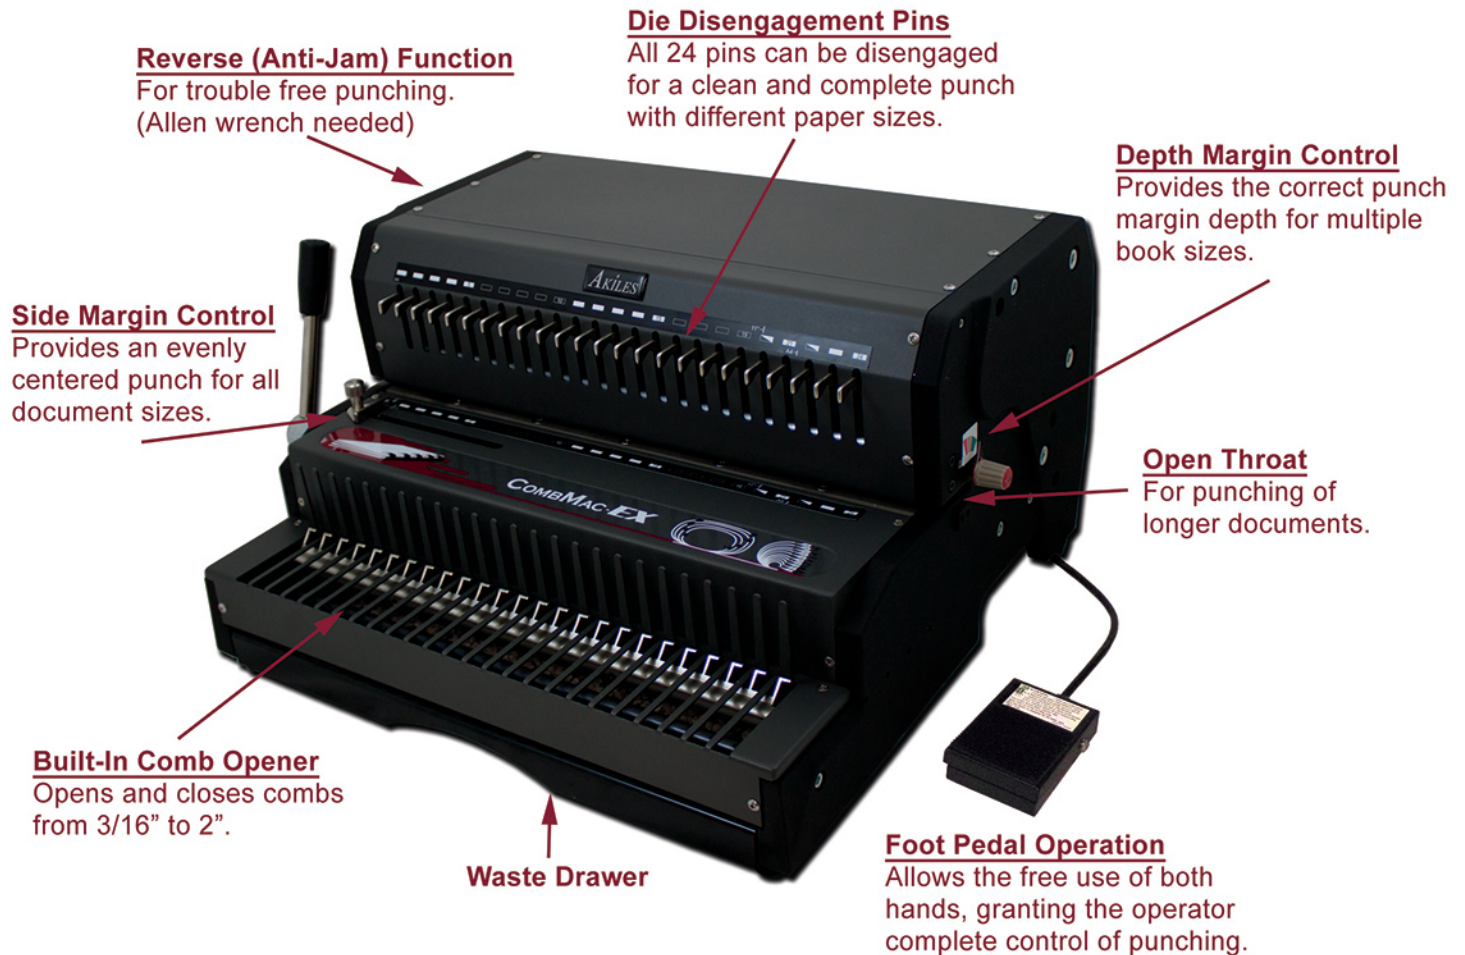

AKILES

COMBMAC-EX
[ELECTRIC COMB BINDING MACHINE]

Heavy Duty Electric Comb Punch & Manual Comb Opener

**Punches
Up To
25 SHEETS!**

14" Open Punch Throat
Allows you to punch legal size and even longer documents.

Built-In Comb Opener
Opens and closes combs from 3/16" to 2".

Fully Disengageable Pins
All 24 pins can be independently pulled & disengaged, for a clean punch of any paper size.

Depth Margin Control
4 possible settings provide the correct punch margin depth for each wire size.

AKILES COMBMAC-EX [ELECTRIC COMB BINDING MACHINE]

With its heavy-duty punch motor, built-in comb opener and complete system of functions, the Akiles CombMac-EX makes comb binding fast, easy, convenient and professional.

Model	CombMac-EX24
Punching Operation	Electric (Foot Pedal)
Punching Capacity	Up to 25 sheets (20 lbs paper)
Punching Length	14" (Open throat for larger sizes)
Disengageable Dies	24 Dies
Binding Capacity	3/16" to 2"
Hole Size	Rectangular (5/16" x 1/8")
Weight & Dimensions	50 lbs / 19" W x 16" D x 10" H
Warranty	1 Year