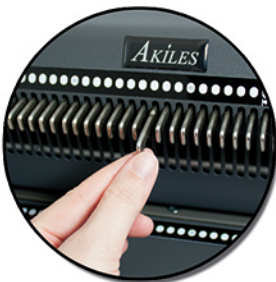

**AKILES**

**CoilMac-EX**  
[ELECTRIC COIL BINDING MACHINE]

**All-In-One Electric Coil Punch,  
Electric Inserter & Crimper**

**Heavy Duty  
All Metal  
Construction!**

**CoilMac-EX41+  
(Oval)**

**CoilMac-EX41  
(Round)**

**Heavy Duty Punch Motor**  
All metal machine punches  
up to 25 sheets of 20 lbs  
paper.

**Electric Full-Size Inserter**  
Large built-in roller for  
faster and easier coil  
insertion.

**Fully Disengageable Pins**  
All 54 pins can be independently  
pulled & disengaged, for a clean  
& professional punch of any  
paper size (Oval version only).