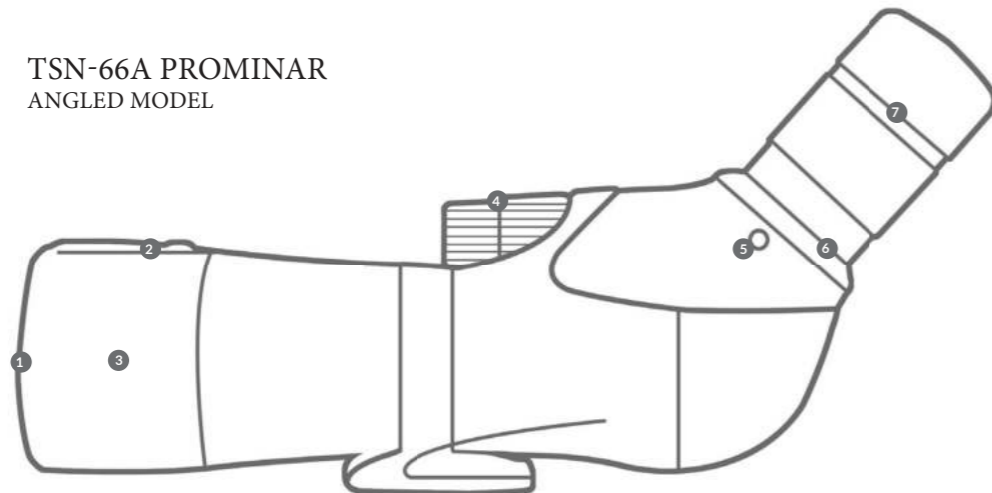

TSN-66 PROMINAR

66mm PURE FLUORITE CRYSTAL SERIES

TSN-66A PROMINAR
ANGLED MODEL