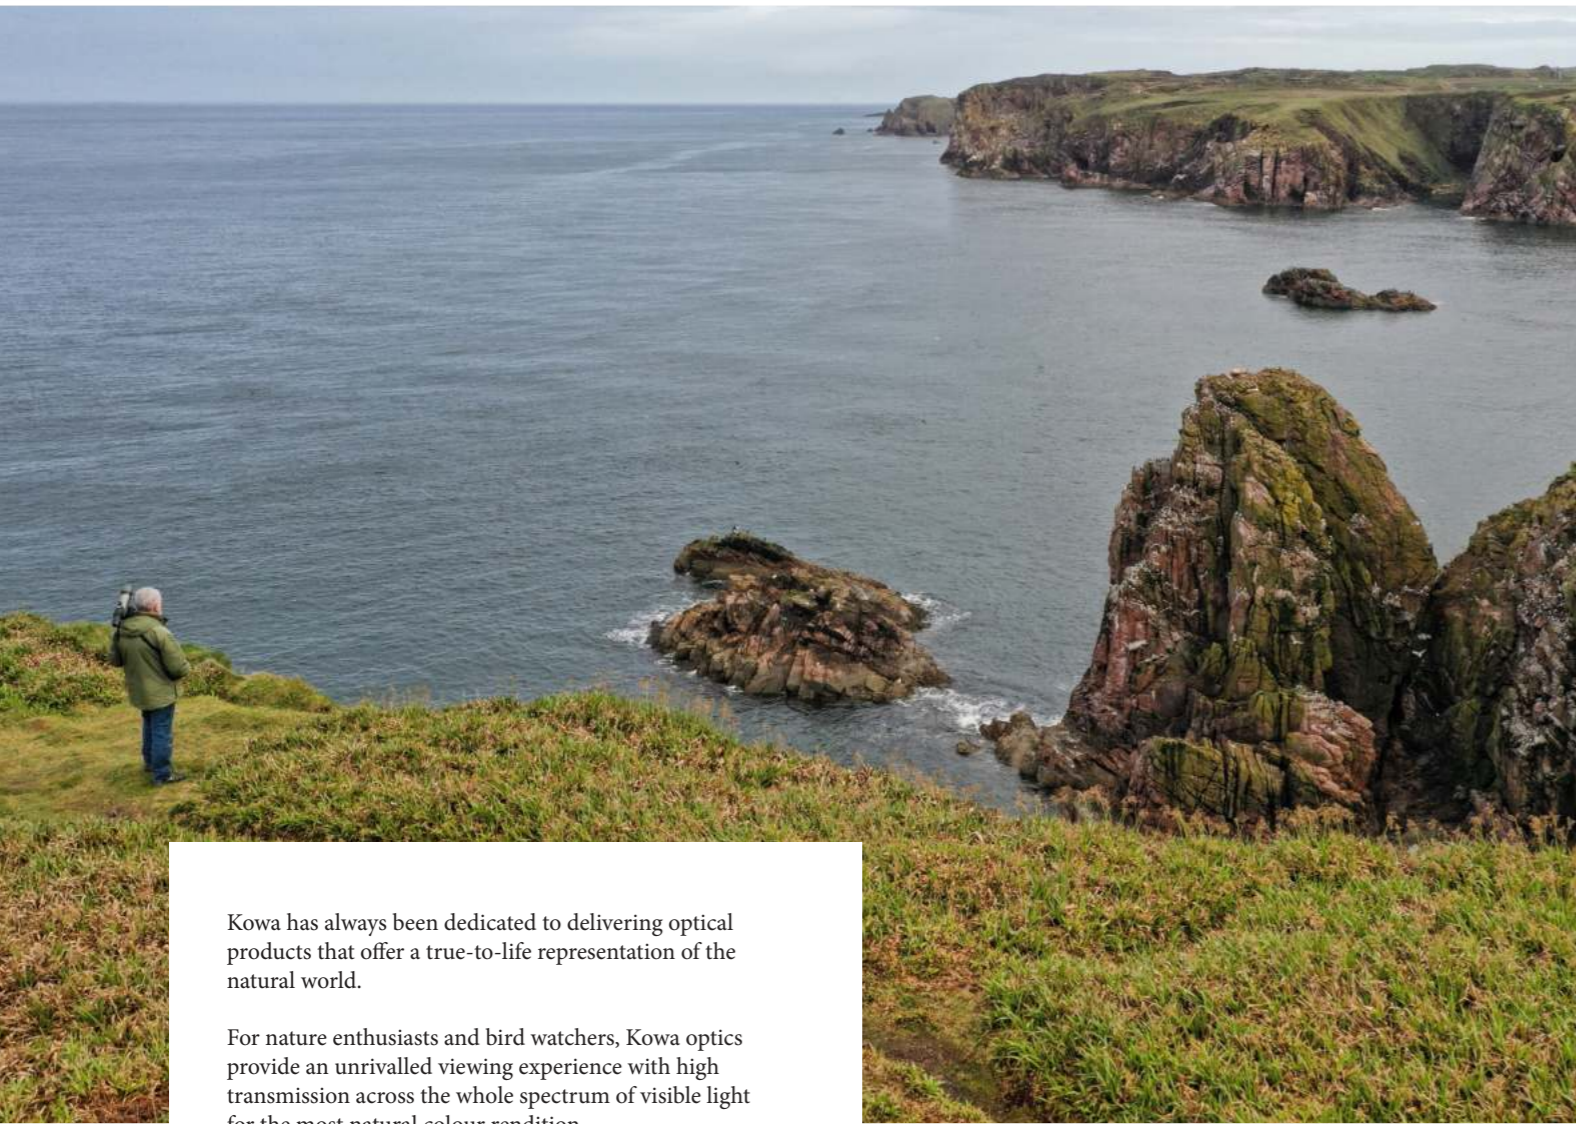

Kowa has always been dedicated to delivering optical products that offer a true-to-life representation of the natural world.

For nature enthusiasts and bird watchers, Kowa optics provide an unrivalled viewing experience with high transmission across the whole spectrum of visible light for the most natural colour rendition.

With Kowa's commitment to the highest quality standards and utilising pure fluorite crystal lenses, the products deliver a pure rendition of the view in front of the lens, allowing you to explore and enjoy every detail of the subject. An image free of chromatic aberration (colour blur) and negative optical distractions, enabling you to fully immerse yourself into the scene in front of you.

Kowa's reputation for delivering natural colour has earned them a loyal following of users who demand the best.