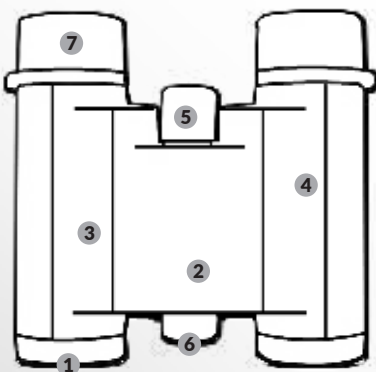

KEY FEATURES

1. 22mm XD (ED) objective lenses
2. Magnesium alloy body
3. Textured finish
4. Waterproof/nitrogen filled body
5. Responsive focus wheel
6. Dioptre adjustment
7. Twist eyecups

SPECIFICATION

	8x22	10x22
Magnification	8x	10x
Objective lens diameter	22mm	22mm
Minimum focus distance	1.5m	1.5m
Field of view	7.5°	6°
Relative brightness	9.6	6.3
Twilight factor	13.3	14.8
Eye relief	15mm	15mm
Field of view at 1000m	131.1m	104.8
Field of view at 1000yds	393.3yds	314.4yds

PHYSICAL DIMENSIONS

	8x22	10x22
Length	105mm	105mm
Width	110mm	110mm
Height	38mm	38mm
Weight	315g	325g

KEY ADVANTAGES

- Class leading optics XD lenses (ED)
- Magnesium alloy body
- Tough and lightweight
- Ergonomic, tactile design
- Ultra compact design
- KR coating repels dirt and residue
- Close focus (1.5m)
- Fully waterproof and nitrogen filled
- Manufactured in Japan

USEFUL RESOURCES

Stand alone product website:
www.kowagenesis22.com