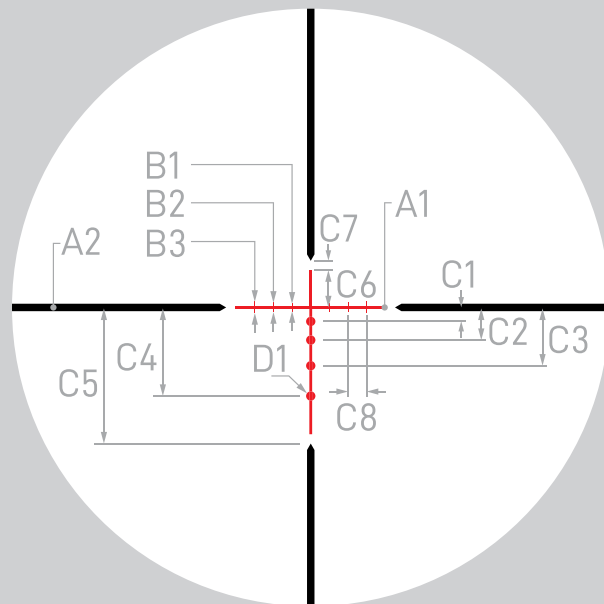

ATHLON
RIDICULOUSLY GOOD OPTICS

BDC 600 IR

Talos Rifle Scope

SECOND FOCAL PLANE

RETICLE MANUAL

THE ATHLON® BDC 600 IR RETICLE

BDC 600 IR was designed to deliver a high level of precision at extended targets that can be used with today's most popular rifle cartridges.

For 3-12x40 reticle subtension is valid at 12x.

For 4-16x40 reticle subtension is valid at 16x.

For 6-24x50 reticle subtension is valid at 18x.

Application: Hunting

SUBTENSIONS IN MOA

| A1 | A2 | B1 | B2 | B3 | C1 | C2 |
|------|-----|------|----|-----|-----|-----|
| 0.3 | 0.8 | 0.8 | 1 | 1.2 | 1.5 | 3.5 |
| C3 | C4 | C5 | C6 | C7 | C8 | D1 |
| 6.25 | 9.5 | 13.6 | 4 | 1 | 2 | 1 |