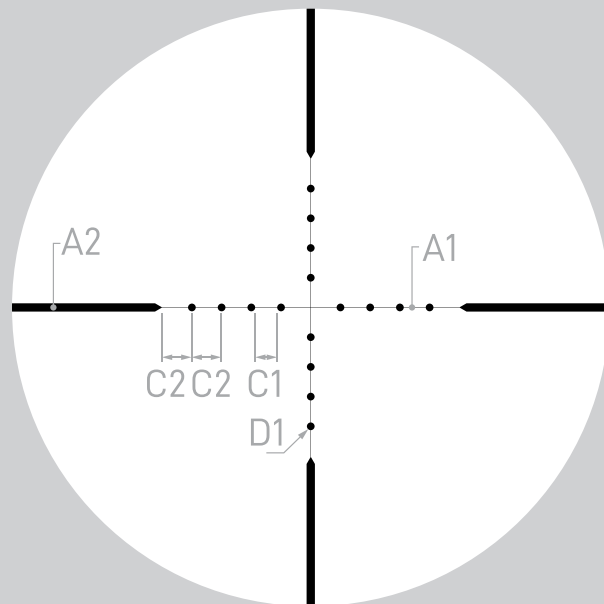

THE ATHLON® MIL-DOT RETICLE

MIL-DOT reticle is one of the most accurate, versatile means of estimating ranges using a manual optical device. The Mil Dot allows the user to do range estimations, holdover and wind drift compensation as well as for precise leads for moving targets.

For 3-12x40 reticle subtension is valid at 12x.

For 4-16x40 reticle subtension is valid at 16x.

Application: Hunting

SUBTENSIONS IN MIL

A1	A2	C1
0.05	0.25	0.75
C2	D1	
1	0.25