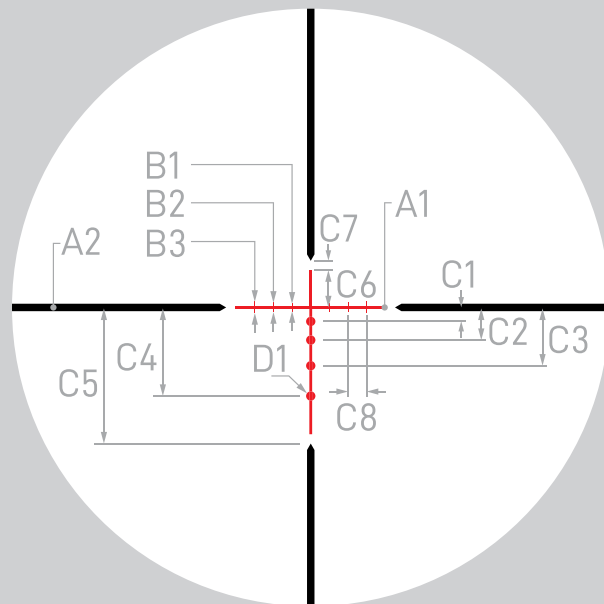

THE ATHLON® BDC 600 IR RETICLE

BDC 600 IR was designed to deliver a high level of precision at extended targets that can be used with today's most popular rifle cartridges.

For 3-12x40 reticle subtension is valid at 12x.

For 4-16x40 reticle subtension is valid at 16x.

For 6-24x50 reticle subtension is valid at 18x.

Application: Hunting

SUBTENSIONS IN MOA

A1	A2	B1	B2	B3	C1	C2
0.3	0.8	0.8	1	1.2	1.5	3.5
C3	C4	C5	C6	C7	C8	D1
6.25	9.5	13.6	4	1	2	1