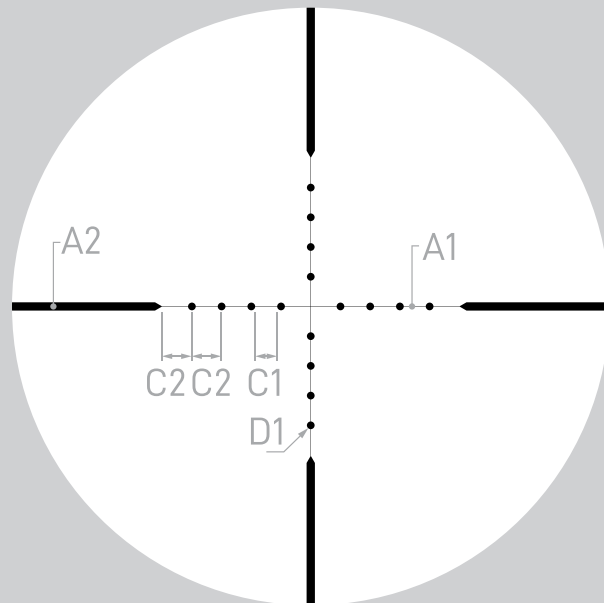

THE ATHLON® MIL-DOT RETICLE

MIL-DOT reticle is one of the most accurate, versatile means of estimating ranges using a manual optical device. The Mil Dot allows the user to do range estimations, holdover and wind drift compensation as well as for precise leads for moving targets.

For 3-12x40 reticle subtension is valid at 12x.

For 4-16x40 reticle subtension is valid at 16x.

Application: Hunting

SUBTENSIONS IN MIL

A1	A2	C1
0.05	0.25	0.75
C2	D1	
1	0.25