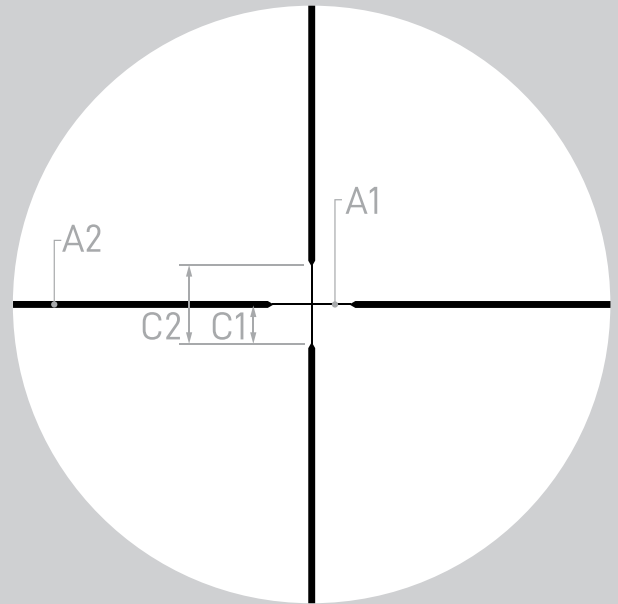

THE ATHLON® CENTER X RETICLE

Center X Reticle is a perfect choice for shooters wishing to have a clear field of view with a more traditional cross-hair. The Center X reticle allows shooters to quickly view their target while maintaining one distinct aiming point on their reticle. The heavy posts stand out nicely against cover and in twilight conditions, pointing boldly to the intersection.

For 3-12x40 reticle subtension is valid at 12x.

Application: Hunting

SUBTENSIONS IN MOA

A1	A2
0.18	0.7
C1	C2
4.5	9