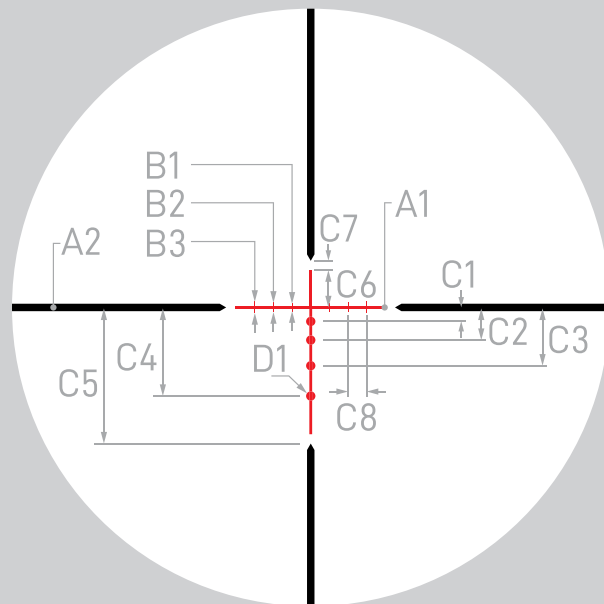

ATHLON
RIDICULOUSLY GOOD OPTICS

BDC 600 IR

Talos Rifle Scope

SECOND FOCAL PLANE

RETICLE MANUAL

THE ATHLON® BDC 600 IR RETICLE

BDC 600 IR was designed to deliver a high level of precision at extended targets that can be used with today's most popular rifle cartridges.

For 3-12x40 reticle subtension is valid at 12x.

For 4-16x40 reticle subtension is valid at 16x.

For 6-24x50 reticle subtension is valid at 18x.

Application: Hunting

SUBTENSIONS IN MOA

A1	A2	B1	B2	B3	C1	C2
0.3	0.8	0.8	1	1.2	1.5	3.5
C3	C4	C5	C6	C7	C8	D1
6.25	9.5	13.6	4	1	2	1