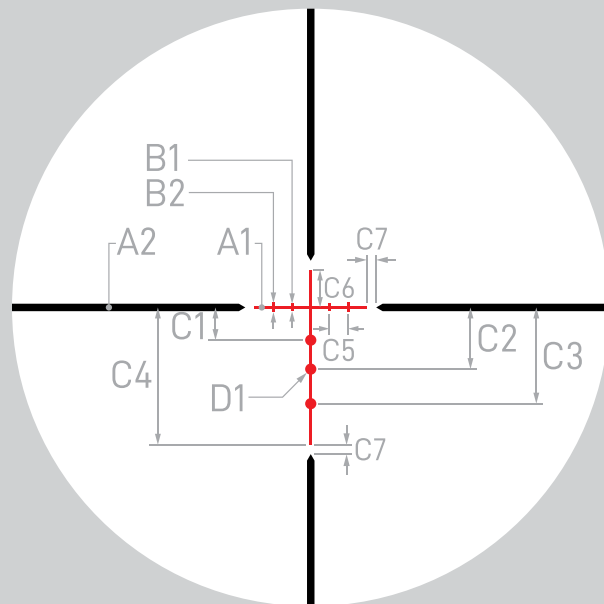

ATHLON
RIDICULOUSLY GOOD OPTICS

BDC 250 Shotgun IR

Talos Riflescope

SECOND FOCAL PLANE

RETICLE MANUAL

THE ATHLON® BDC 250 Shotgun IR RETICLE

Athlon's BDC 250 IR Shotgun Reticle is designed to accommodate rifled barrels utilizing sabot slugs as well smooth-bore shotguns using rifled slugs. This reticle is suitable for both 12 and 20 gauge.

For 3-12x40 reticle subtension is valid at 12x.

Application: Hunting

SUBTENSIONS IN MOA

A1	A2	B1	B2	C1	C2
0.3	0.8	0.8	1	3.5	6.6
C3	C4	C5	C6	C7	D1
10.3	14.7	2	4	1	1.2

The following was used for all load calculations:
 Magnification Setting: 12X
 Scope Height: 2"