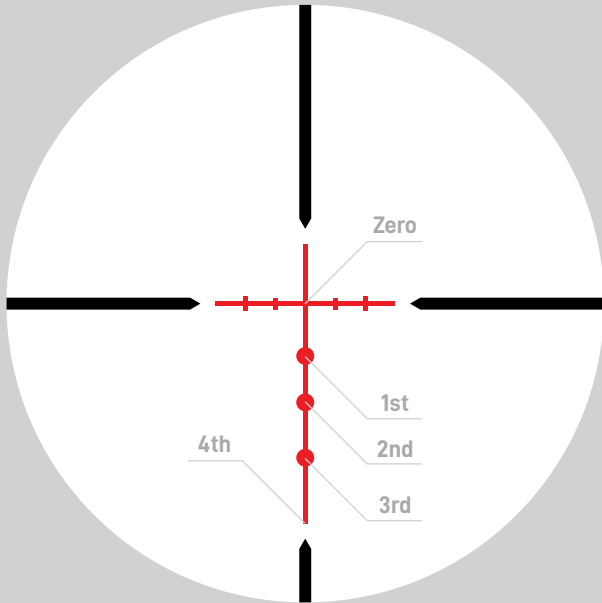

ATHLON
RIDICULOUSLY GOOD OPTICS

BDC 250 Shotgun IR

Talos Riflescope

SECOND FOCAL PLANE

RETICLE MANUAL

THE ATHLON® BDC 250 Shotgun IR RETICLE

Athlon's BDC 250 IR Shotgun Reticle is designed to accommodate rifled barrels utilizing sabot slugs as well smooth-bore shotguns using rifled slugs. This reticle is suitable for both 12 and 20 gauge.

For 3-12x40 reticle subtension is valid at 12x.

Application: Hunting

SUBTENSIONS IN MOA

A1	A2	B1	B2	C1	C2
0.3	0.8	0.8	1	3.5	6.6
C3	C4	C5	C6	C7	D1
10.3	14.7	2	4	1	1.2

The following was used for all load calculations:
 Magnification Setting: 12X
 Scope Height: 2"