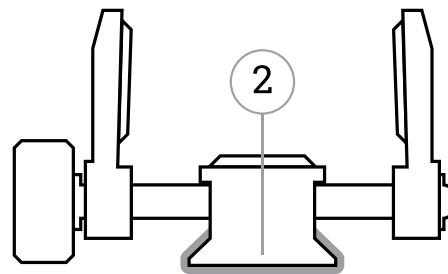

PRODUCT	MODEL	SKU#
SADDLE MOUNT (TRIPOD MOUNTING ACCESSORY)	SADDLE MOUNT	706010

TOP FEATURES

1.
Bottom &
Sidewall
Pads

2.
Arca Type
Mount
Compatible

ALL FEATURES

TACTICAL GUN SADDLE VISE

ARCA TRIPOD MOUNT

BOTTOM PADS FOR RECOIL
ABSORPTION

SIDEWALL PADS FOR RECOIL
ABSORPTION

AIRCRAFT GRADE ALUMINUM

SPECS

Clamping Range

1.1 - 2.6"

Mounting Base

Arca Type; 1/4" thread

Dimensions

3 x 4.5 x 4.1"

Weight

3.5 oz

SHARP, TIGHT
AND PRICED
JUST RIGHT!