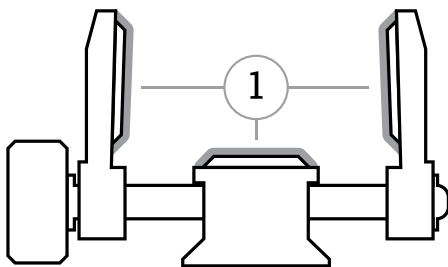

PRODUCT	MODEL	SKU#
SADDLE MOUNT (TRIPOD MOUNTING ACCESSORY)	SADDLE MOUNT	706010

TOP FEATURES

1.
Bottom &
Sidewall
Pads

2.
Arca Type
Mount
Compatible

ALL FEATURES

TACTICAL GUN SADDLE VISE

ARCA TRIPOD MOUNT

BOTTOM PADS FOR RECOIL
ABSORPTION

SIDEWALL PADS FOR RECOIL
ABSORPTION

AIRCRAFT GRADE ALUMINUM

SPECS

Clamping Range

1.1 - 2.6"

Mounting Base

Arca Type; 1/4" thread

Dimensions

3 x 4.5 x 4.1"

Weight

3.5 oz

SHARP, TIGHT
AND PRICED
JUST RIGHT!