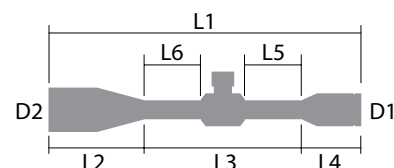

SPECS

Power	15-60X
Obj. Lens	56 mm
Tube Size	30 mm
Turrets	Exposed / Locking Windage
Eye Relief	3.7"
FoV @100Y	7.84-1.94 ft
Click Value	0.125MOA
Adjustment Per Rotation	10 MOA
Total Elevation Adjustment	56 MOA
Total Windage Adjustment	56 MOA
Parallax Adjustment	Side Focus 10yds-∞
Purging Material	Argon
Weight	38.4 oz

DIMENSIONS

L1	L2	L3	L4	L5	L6	D1	D2
15.9"	7.3"	5.6"	3.0"	1.6"	2.25"	1.8"	2.5"

**SHARP, TIGHT
AND PRICED
JUST RIGHT!**