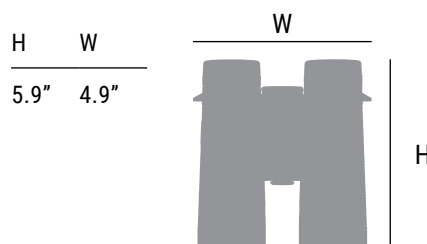

BAK4 PRISMS

High Density BAK-4 prisms produce a sharp, round exit pupil ultimately delivering higher light transmission and clarity to the edge of the image.

WATERPROOF

Regardless of how heavy the rain is coming down or an accidental drop in the water, this sealed and gas-purged optic will remain waterproof.

ALL FEATURES

FULLY MULTI-COATED LENSES
BAK4 PRISMS
LONG EYE RELIEF
CLOSE FOCUS
TWIST UP EYECUPS
WATERPROOF

SPECS

Power	8X
Obj. Lens	42 mm
Eye Relief	17.9 mm
FoV Angular	7°
FoV ft @1000Y	367 ft
FoV m @1000M	122 m
Close Focus	13.1 ft
Interpupillary Distance	56-72 mm
Weight	21 oz

DIMENSIONS

**SHARP, TIGHT
AND PRICED
JUST RIGHT!**