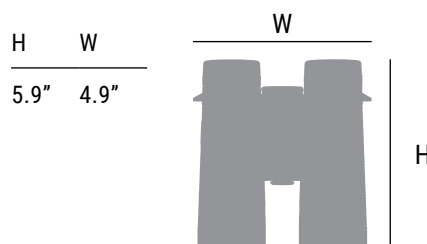

BAK4 PRISMS

High Density BAK-4 prisms produce a sharp, round exit pupil ultimately delivering higher light transmission and clarity to the edge of the image.

WATERPROOF

Regardless of how heavy the rain is coming down or an accidental drop in the water, this sealed and gas-purged optic will remain waterproof.

ALL FEATURES

- FULLY MULTI-COATED LENSES
- BAK4 PRISMS
- LONG EYE RELIEF
- CLOSE FOCUS
- TWIST UP EYECUPS
- WATERPROOF

SPECS

Power	10X
Obj. Lens	42 mm
Eye Relief	16.1 mm
FoV Angular	5.9°
FoV ft @1000Y	309 ft
FoV m @1000M	103 m
Close Focus	13.1 ft
Interpupillary Distance	56-72 mm
Weight	21 oz

DIMENSIONS

**SHARP, TIGHT
AND PRICED
JUST RIGHT!**