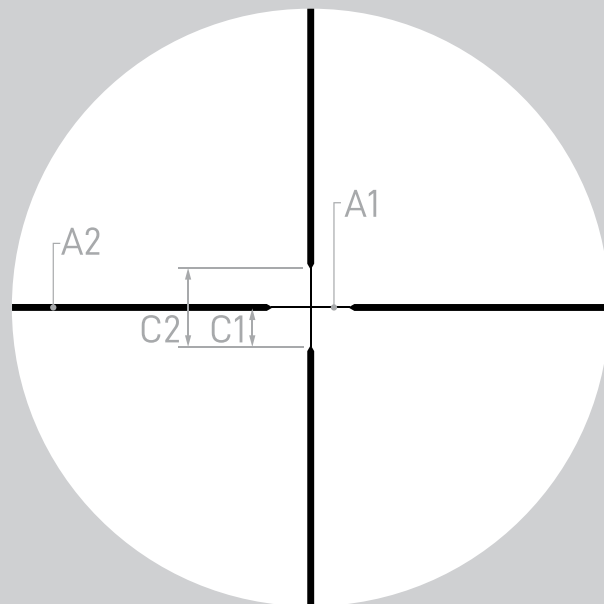

THE ATHLON® CENTER X RETICLE

Center X Reticle is a perfect choice for shooters wishing to have a clear field of view with a more traditional cross-hair. The Center X reticle allows shooters to quickly view their target while maintaining one distinct aiming point on their reticle. The heavy posts stand out nicely against cover and in twilight conditions, pointing boldly to the intersection.

For 3-9x40 reticle subtension is valid at 9x.

For 4-12x40 reticle subtension is valid at 12x.

For 6-18x44 reticle subtension is valid at 18x.

Application: Hunting

SUBTENSIONS IN MOA

A1	A2
0.18	0.7
C1	C2
4.5	9