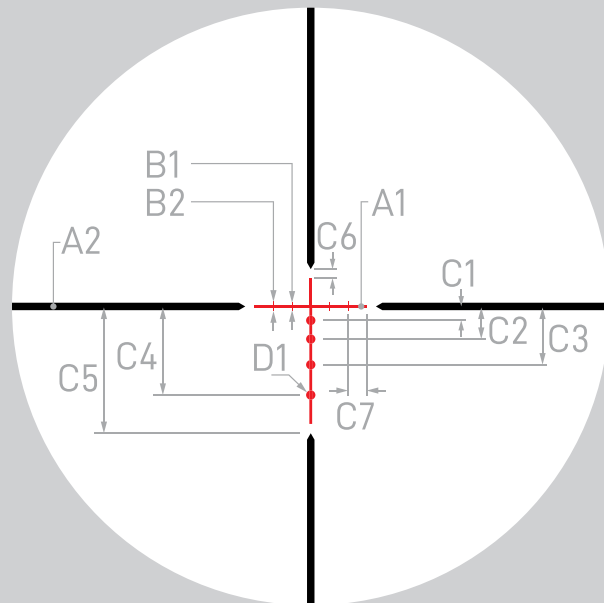

ATHLON
RIDICULOUSLY GOOD OPTICS

BDC 500 IR

Neos Riflescope

SECOND FOCAL PLANE

RETICLE MANUAL

THE ATHLON® BDC 500 IR RETICLE

BDC 500 IR was designed to deliver a high level of precision at extended targets that can be used with today's most popular rifle cartridges.

For 3-9x40 reticle subtension is valid at 9x.

For 4-12x40 reticle subtension is valid at 12x.

For 6-18x44 reticle subtension is valid at 18x.

Application: Hunting

SUBTENSIONS IN MOA

A1	A2	B1	B2	C1	C2
0.3	0.8	0.8	1	1.5	3.5
C3	C4	C5	C6	C7	D1
6.25	9.5	13.6	1	2	1