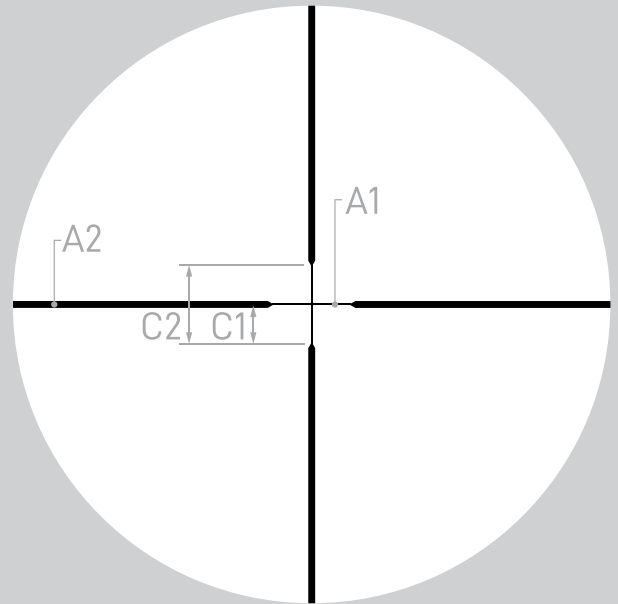

THE ATHLON® CENTER X RETICLE

Center X Reticle is a perfect choice for shooters wishing to have a clear field of view with a more traditional cross-hair. The Center X reticle allows shooters to quickly view their target while maintaining one distinct aiming point on their reticle. The heavy posts stand out nicely against cover and in twilight conditions, pointing boldly to the intersection.

For 3-9x40 reticle subtension is valid at 9x.

For 4-12x40 reticle subtension is valid at 12x.

For 6-18x44 reticle subtension is valid at 18x.

Application: Hunting

SUBTENSIONS IN MOA

A1	A2
0.18	0.7
C1	C2
4.5	9