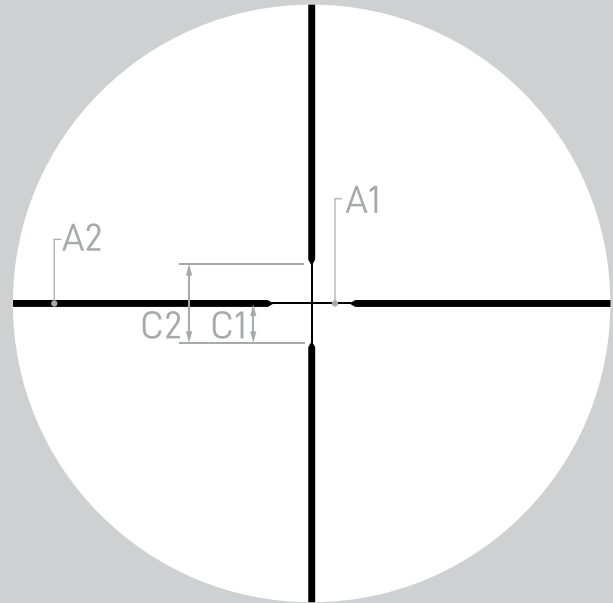

THE ATHLON® CENTER X RETICLE

Center X Reticle is a perfect choice for shooters wishing to have a clear field of view with a more traditional cross-hair. The Center X reticle allows shooters to quickly view their target while maintaining one distinct aiming point on their reticle. The heavy posts stand out nicely against cover and in twilight conditions, pointing boldly to the intersection.

For 3-9x40 reticle subtension is valid at 9x.

For 4-12x40 reticle subtension is valid at 12x.

For 6-18x44 reticle subtension is valid at 18x.

Application: Hunting

SUBTENSIONS IN MOA

A1	A2
0.18	0.7
C1	C2
4.5	9