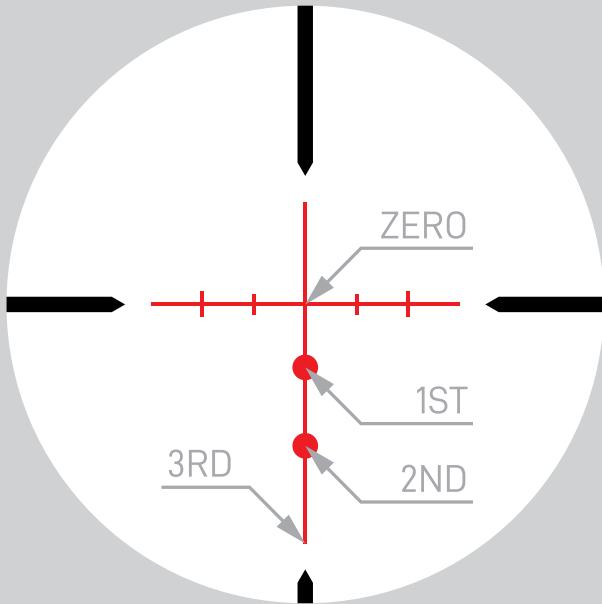

ATHLON
RIDICULOUSLY GOOD OPTICS

BDC 250 Muzzleloader IR

Neos Riflescope

SECOND FOCAL PLANE

RETICLE MANUAL

THE ATHLON® BDC 250 Muzzleloader IR RETICLE

BDC 250 Muzzleloader IR was designed to deliver a high level of confidence at extended targets that can be used with today's most popular muzzle loader rounds.

For 3-9x40 reticle subtension is valid at 9x.

Application: Hunting

SUBTENSIONS IN MOA

A1	A2	B1	B2	C1
0.15	0.6	0.8	1	2.45
C2	C3	C4	C5	D1
5.5	9.3	2	1	1.2

The supplied information is based on velocity estimates with the listed powder, charge weights, and bullet weights with a 2" scope height. This reticle will work for a variety of other loads not listed here as well. These are not recommended loads. Use caution and refer to your firearm manufacturer to verify these are compatible with your firearm.

		ZERO	1ST	2ND	3RD
BULLET	HORNADY 50 CAL SABOT, .452" SST ML, 250.0 gr	100 Y	145 Y	190 Y	240 Y
POWDER	TRIPLE SEVEN 2F				
CHARGE	100 GR				
VELOCITY	1835 FPS				

		ZERO	1ST	2ND	3RD
BULLET	BARNES TMZSF 50 CAL SABOT, .451" . 250.0 gr	100 Y	140 Y	185 Y	230 Y
POWDER	PYRODEX 50/50 PELLETS				
CHARGE	2 PELLETS (100 GR TOTAL)				
VELOCITY	1785 FPS				