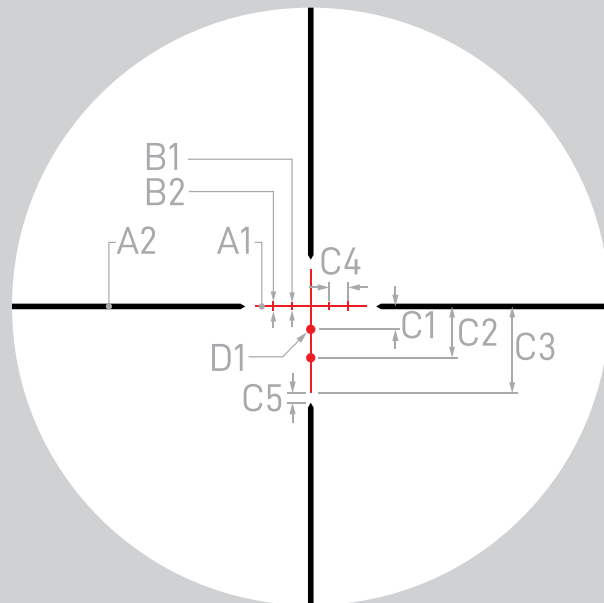

ATHLON
RIDICULOUSLY GOOD OPTICS

BDC 250 Muzzleloader IR

Neos Riflescope

SECOND FOCAL PLANE

RETICLE MANUAL

THE ATHLON® BDC 250 Muzzleloader IR RETICLE

BDC 250 Muzzleloader IR was designed to deliver a high level of confidence at extended targets that can be used with today's most popular muzzle loader rounds.

For 3-9x40 reticle subtension is valid at 9x.

Application: Hunting

SUBTENSIONS IN MOA

A1	A2	B1	B2	C1
0.15	0.6	0.8	1	2.45
C2	C3	C4	C5	D1
5.5	9.3	2	1	1.2

The supplied information is based on velocity estimates with the listed powder, charge weights, and bullet weights with a 2" scope height. This reticle will work for a variety of other loads not listed here as well. These are not recommended loads. Use caution and refer to your firearm manufacturer to verify these are compatible with your firearm.