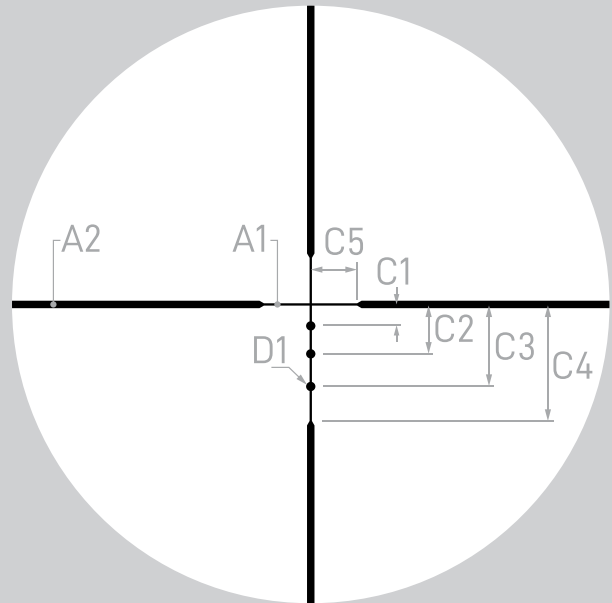

THE ATHLON® BDC 22 RIMFIRE RETICLE

BDC 22 Rimfire reticle was designed specifically for rimfire. This reticle allows shooters to compensate for bullet drop at extended shooting distances. When using a .22 LR with a muzzle velocity of approximately 1,250 feet per second, this reticle is designed to be zeroed at 50 yards, providing bullet drop compensation for 75, 100, 125 and 150 yards.

For 3-9x40 reticle subtension is valid at 9x.
For 4-12x40 reticle subtension is valid at 12x.

Application: Hunting

SUBTENSIONS IN MOA

A1	A2	C1	C2
0.25	0.8	2.3	5.3
C3	C4	C5	D1
8.8	12.5	5	1