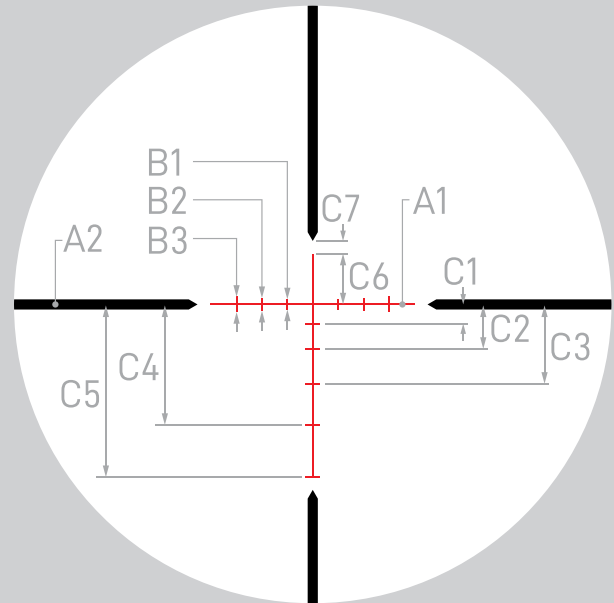

ATHLON
RIDICULOUSLY GOOD OPTICS

BDC 600A IR

Midas HMR HD Riflescope

SECOND FOCAL PLANE

RETICLE MANUAL

THE ATHLON® BDC 600A IR RETICLE

BDC 600A IR reticle can be used effectively with a variety of firearms giving your accurate ranges and reference marks which can be used to compensate for bullet drift in windy conditions or range distances. The user can sight in at 100 yards on any magnification setting, but for the ballistic reticle feature to function properly, the scope's magnification must be set to the correct power.

For 2.5-15x50 reticle subtension is valid at 15x.

Application: Precision Mid Range Shooting for both Tactical and Hunting

SUBTENSIONS IN MOA

A1	A2	B1	B2	B3	C1
0.15	0.6	0.8	1	1.2	1.5
C2	C3	C4	C5	C6	C7
3.5	6.25	9.5	13.6	4	1