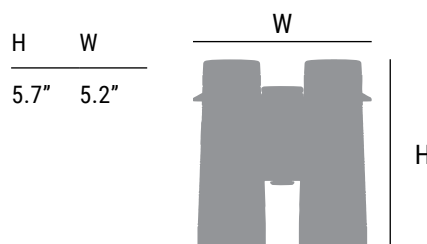

SPECS

Power	8X
Obj. Lens	42 mm
Eye Relief	17.2 mm
FoV Angular	8.1°
FoV ft @1000Y	426 ft
FoV m @1000M	144 m
Close Focus	6.5 ft
Interpupillary Distance	57-74 mm
Weight	23.3 oz

DIMENSIONS

**SHARP, TIGHT
AND PRICED
JUST RIGHT!**