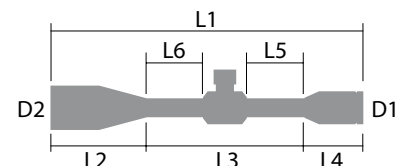

SPECS

Power	4.5-27X
Obj. Lens	50 mm
Tube Size	30 mm
Turrets	Exposed
Eye Relief	3.9"
FoV @100Y	22.7-3.6 ft
Click Value	0.1 MIL
Adjustment Per Rotation	10 MIL
Total Elevation Adjustment	25 MIL
Total Windage Adjustment	25 MIL
Parallax Adjustment	Side Focus 30yds-∞
Purging Material	Argon
Weight	26 oz

DIMENSIONS

L1	L2	L3	L4	L5	L6	D1	D2
13.8"	4.8"	5.5"	3.5"	2"	2.4"	1.8"	2.3"

**SHARP, TIGHT
AND PRICED
JUST RIGHT!**