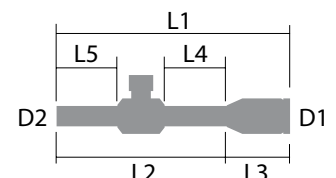

### SPECS

Power	1-6X
Obj. Lens	24 mm
Tube Size	30 mm
Turrets	Capped
Eye Relief	3.8"
FoV @100Y	108-17.6 ft
Click Value	0.25 MOA
Adjustment Per Rotation	30 MOA
Total Elevation Adjustment	150 MOA
Total Windage Adjustment	150 MOA
Parallax Adjustment	Fixed @ 100 yds
Purging Material	Argon
Weight	18.1 oz

### DIMENSIONS

L1	L2	L3	L4	L5	D1	D2
10.6"	7"	3.7"	2.3"	3.5"	1.7"	1.2"

**SHARP, TIGHT  
 AND PRICED  
 JUST RIGHT!**