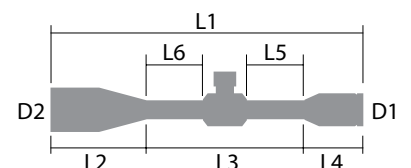

### SPECS

Power	6-24X
Obj. Lens	56 mm
Tube Size	30 mm
Turrets	Exposed / Locking Windage
Eye Relief	3.7"
FoV @100Y	19.9-5.12 ft
Click Value	0.1 MIL
Adjustment Per Rotation	10 MIL
Total Elevation Adjustment	20 MIL
Total Windage Adjustment	20 MIL
Parallax Adjustment	Side Focus 10yds-∞
Purging Material	Argon
Weight	32.3 oz

### DIMENSIONS

L1	L2	L3	L4	L5	L6	D1	D2
14.4"	4.8"	6.0"	3.6"	2.5"	2.1"	1.8"	2.5"

**SHARP, TIGHT  
AND PRICED  
JUST RIGHT!**