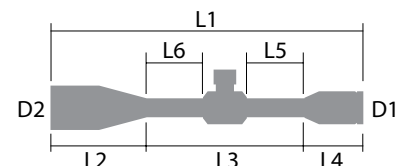

### SPECS

Power	6-24X
Obj. Lens	56 mm
Tube Size	30 mm
Turrets	Exposed / Locking Windage
Eye Relief	3.7"
FoV @100Y	19.9-5.12 ft
Click Value	0.1 MIL
Adjustment Per Rotation	10 MIL
Total Elevation Adjustment	20 MIL
Total Windage Adjustment	20 MIL
Parallax Adjustment	Side Focus 10yds-∞
Purging Material	Argon
Weight	32.3 oz

### DIMENSIONS

L1	L2	L3	L4	L5	L6	D1	D2
14.4"	4.8"	6.0"	3.6"	2.5"	2.1"	1.8"	2.5"

**SHARP, TIGHT  
AND PRICED  
JUST RIGHT!**