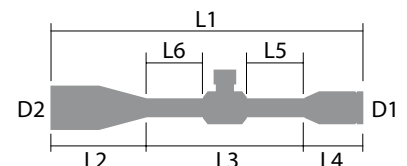

SPECS

Power	4.5-29X
Obj. Lens	56 mm
Tube Size	34 mm
Turrets	Exposed
Eye Relief	3.6-3.8"
FoV @100Y	24.8-3.83 ft
Click Value	0.1 MIL
Adjustment Per Rotation	10 MIL
Total Elevation Adjustment	32 MIL
Total Windage Adjustment	18 MIL
Parallax Adjustment	Side Focus 25yds-∞
Purging Material	Argon
Weight	35.8 oz

DIMENSIONS

L1	L2	L3	L4	L5	L6	D1	D2
14.4"	4.1"	6.4"	3.9"	2.6"	2.1"	1.8"	2.6"

**SHARP, TIGHT
 AND PRICED
 JUST RIGHT!**