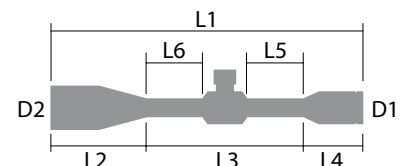

SPECS

Power	4.5-29X
Obj. Lens	56 mm
Tube Size	34 mm
Turrets	Exposed
Eye Relief	3.6-3.8"
FoV @100Y	24.8-3.83 ft
Click Value	0.1 MIL
Adjustment Per Rotation	10 MIL
Total Elevation Adjustment	32 MIL
Total Windage Adjustment	18 MIL
Parallax Adjustment	Side Focus 25yds-∞
Purging Material	Argon
Weight	35.8 oz

DIMENSIONS

L1	L2	L3	L4	L5	L6	D1	D2
14.4"	4.1"	6.4"	3.9"	2.6"	2.1"	1.8"	2.6"

**SHARP, TIGHT
AND PRICED
JUST RIGHT!**