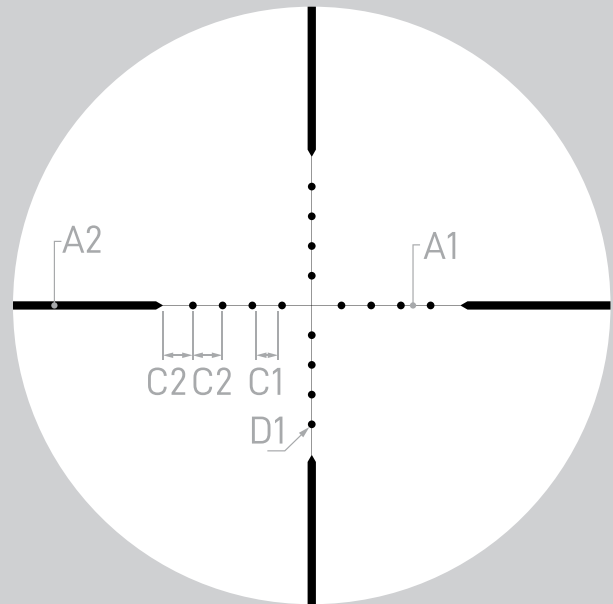

ATHLON
RIDICULOUSLY GOOD OPTICS

MIL-DOT

Argos HMR Riflescope

SECOND FOCAL PLANE

RETICLE MANUAL

THE ATHLON® MIL-DOT RETICLE

MIL-DOT reticle is one of the most accurate, versatile means of estimating ranges using a manual optical device. The Mil Dot allows the user to do range estimations, holdover and wind drift compensation as well as for precise leads for moving targets.

For 4-20x50 reticle subtension is valid at 20x.

Application: Hunting and Tactical

SUBTENSIONS IN MIL

A1	A2	C1
0.05	0.25	0.75
C2	D1	
1	0.25	

THE ATHLON GOLD MEDAL LIFETIME WARRANTY*

Demand the most from your equipment. When things go unexpectedly or accidents happen, rest assured, Athlon Optics carry a lifetime transferable warranty. Athlon guarantees to repair or replace your product if damaged through normal use. No charge; No receipt; No Registration required.