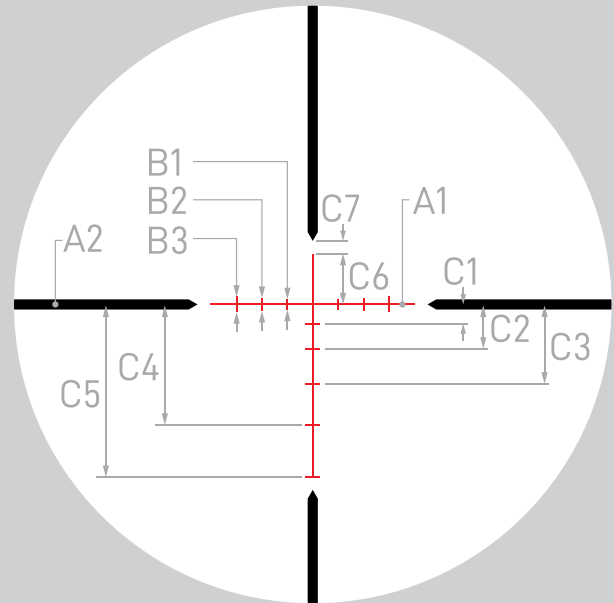

ATHLON
RIDICULOUSLY GOOD OPTICS

BDC 600A IR

Argos HMR Rifle Scope

SECOND FOCAL PLANE

RETICLE MANUAL

THE ATHLON® BDC 600A IR RETICLE

BDC 600A IR reticle can be used effectively with a variety of firearms giving your accurate ranges and reference marks which can be used to compensate for bullet drift in windy conditions or range distances. The user can sight in at 100 yards on any magnification setting, but for the ballistic reticle feature to function properly, the scope's magnification must be set to the correct power.

For 2-12x42 reticle subtension is valid at 12x.
 For 4-20x50 reticle subtension is valid at 20x.

Application: Hunting and Tactical

SUBTENSIONS IN MOA

A1	A2	B1	B2	B3	C1
0.15	0.6	0.8	1	1.2	1.5
C2	C3	C4	C5	C6	C7
3.5	6.25	9.5	13.6	4	1